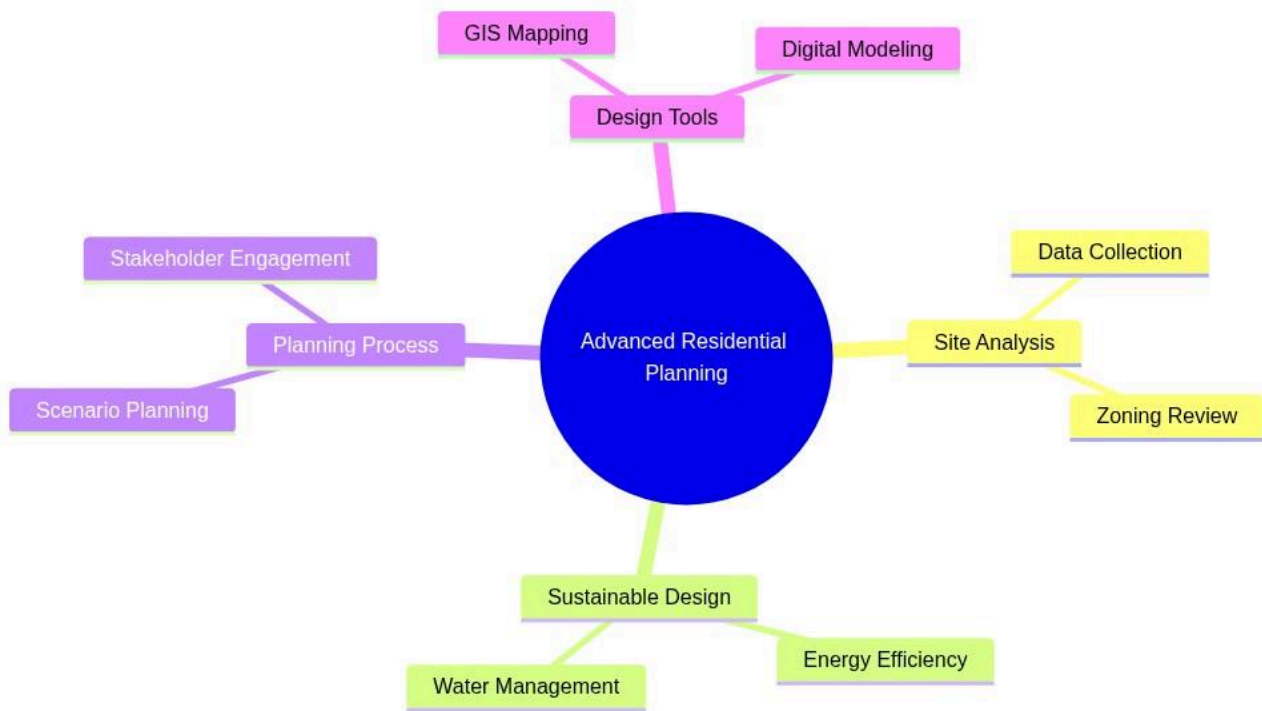

Undergraduate Certificate in Residential Design (Advanced)

Advanced Residential Planning

mindmap

```
root((Advanced Residential Planning))
```

```
Site Analysis
```

```
  Data Collection
```

```
  Zoning Review
```

```
Sustainable Design
```

```
  Energy Efficiency
```

```
  Water Management
```

```
Planning Process
```

```
  Scenario Planning
```

```
  Stakeholder Engagement
```

```
Design Tools
```

```
  GIS Mapping
```

```
  Digital Modeling
```