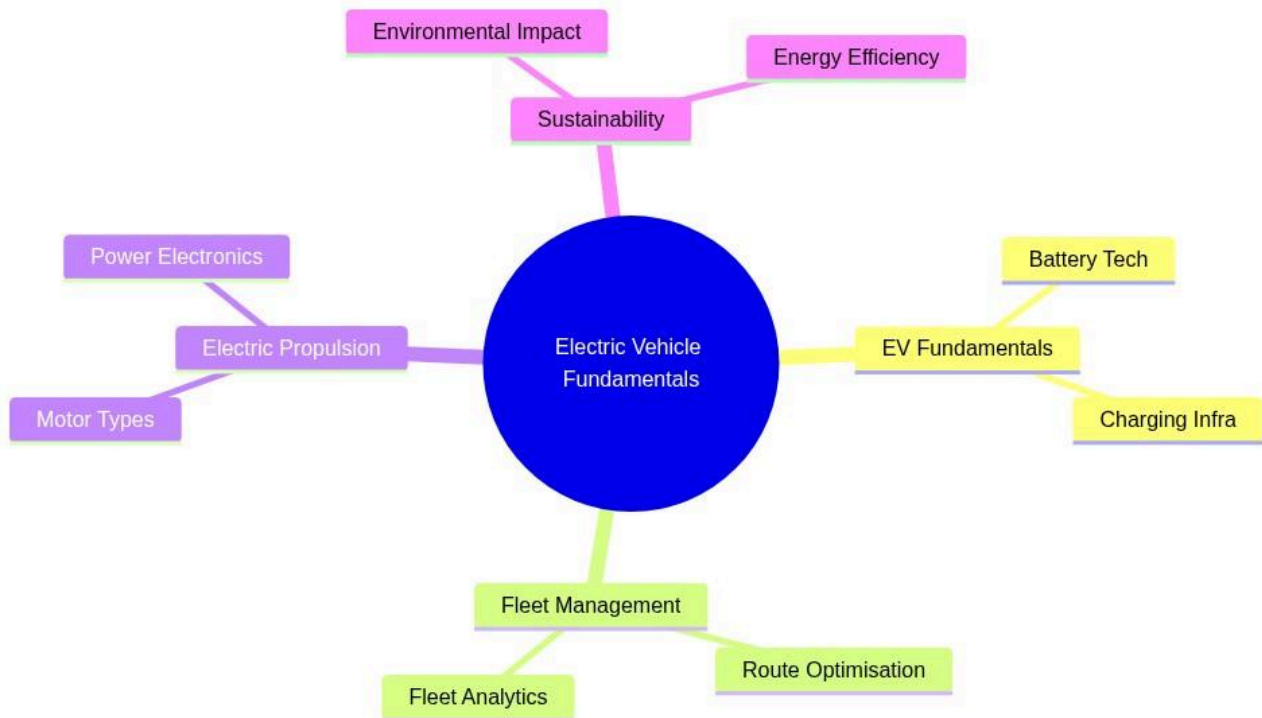

Postgraduate Certificate in Electric Fleet Technology (Advanced)

Electric Vehicle Fundamentals

mindmap

root((Electric Vehicle Fundamentals))

EV Fundamentals

Battery Tech

Charging Infra

Fleet Management

Route Optimisation

Fleet Analytics

Electric Propulsion

Motor Types

Power Electronics

Sustainability

Environmental Impact

Energy Efficiency