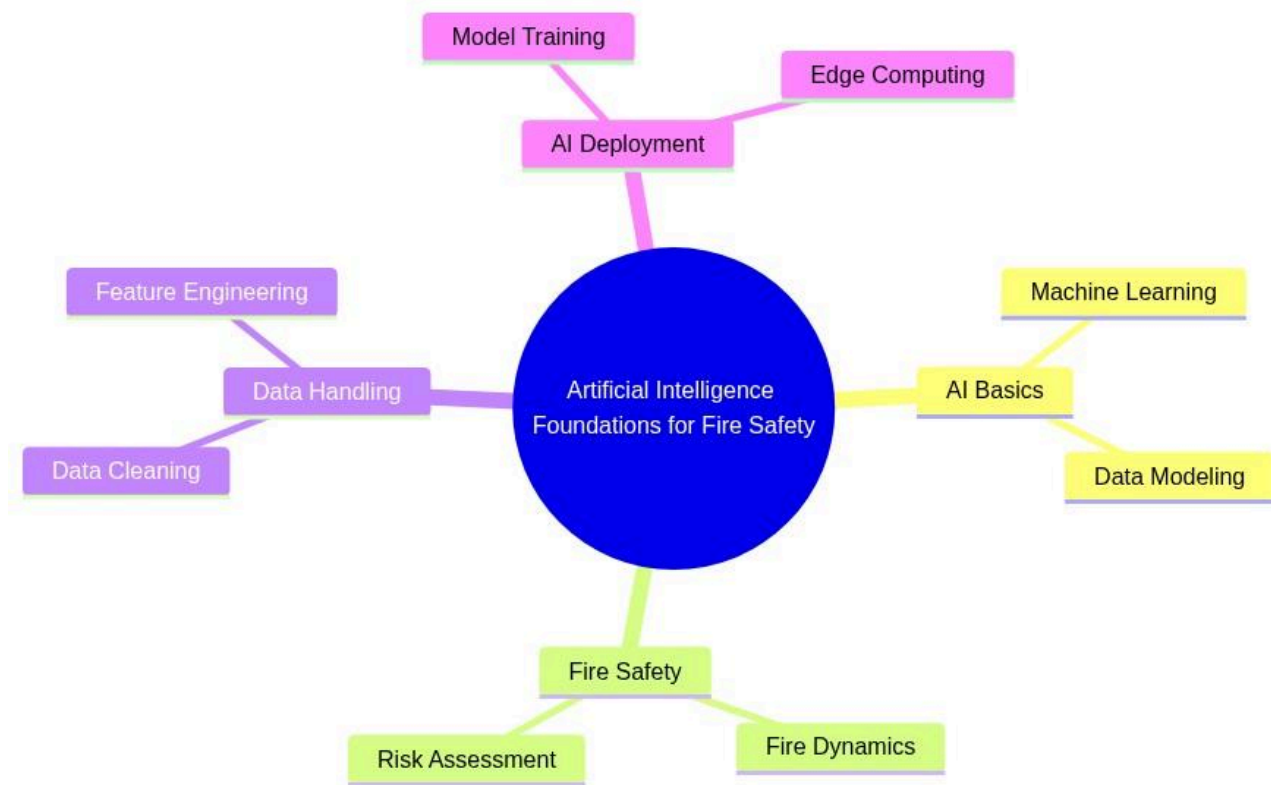

Professional Certificate in AI Applications in Fire Safety Engineering (Advanced)

Artificial Intelligence Foundations for Fire Safety

mindmap

root((Artificial Intelligence Foundations for Fire Safety))

AI Basics

Machine Learning

Data Modeling

Fire Safety

Fire Dynamics

Risk Assessment

Data Handling

Data Cleaning

Feature Engineering