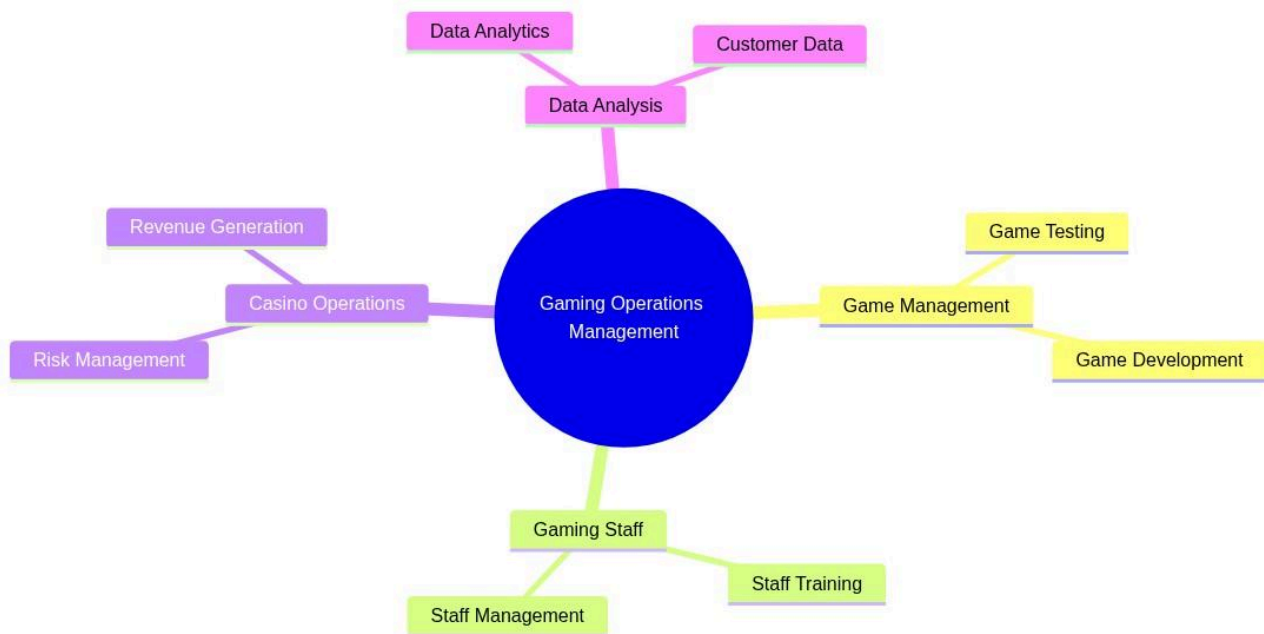

Casino Management

# Gaming Operations Management

mindmap

```
root((Gaming Operations Management))
  Game Management
    Game Testing
    Game Development
  Gaming Staff
    Staff Training
    Staff Management
  Casino Operations
    Risk Management
    Revenue Generation
  Data Analysis
    Data Analytics
    Customer Data
```