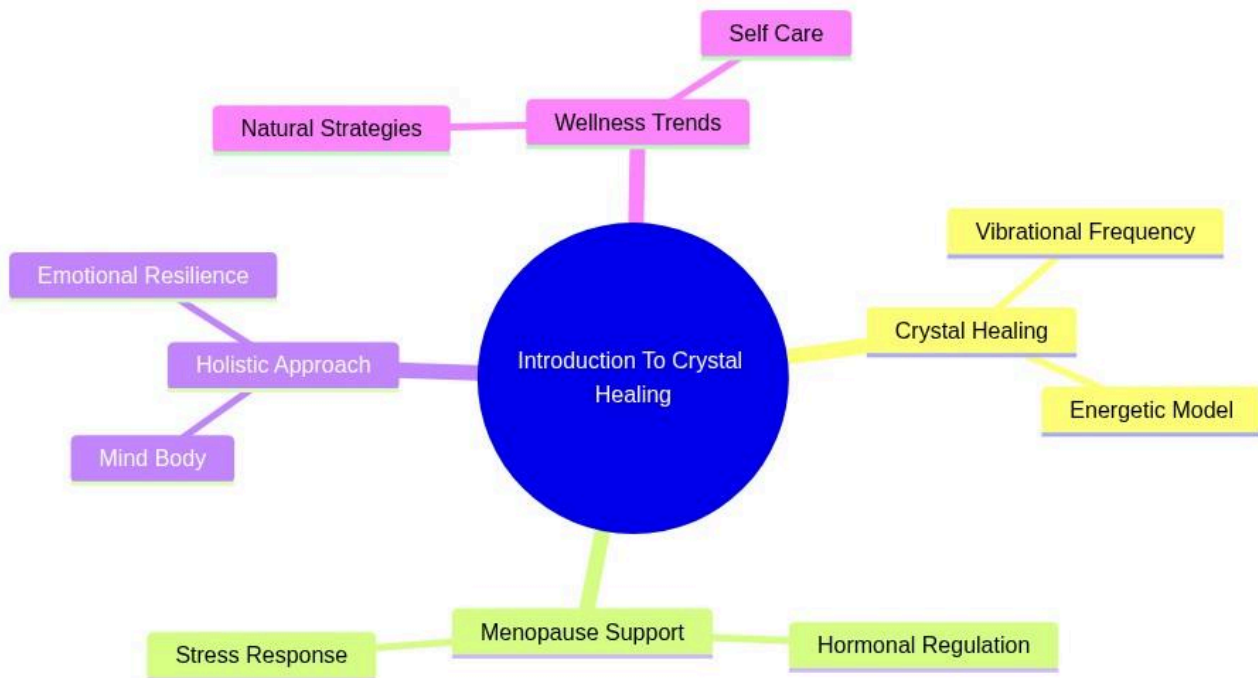

Crystal Healing for Menopause Support

Introduction To Crystal Healing

mindmap

```
root((Introduction To Crystal Healing))
  Crystal Healing
    Vibrational Frequency
    Energetic Model
  Menopause Support
    Hormonal Regulation
    Stress Response
  Holistic Approach
    Mind Body
    Emotional Resilience
  Wellness Trends
    Natural Strategies
    Self Care
```