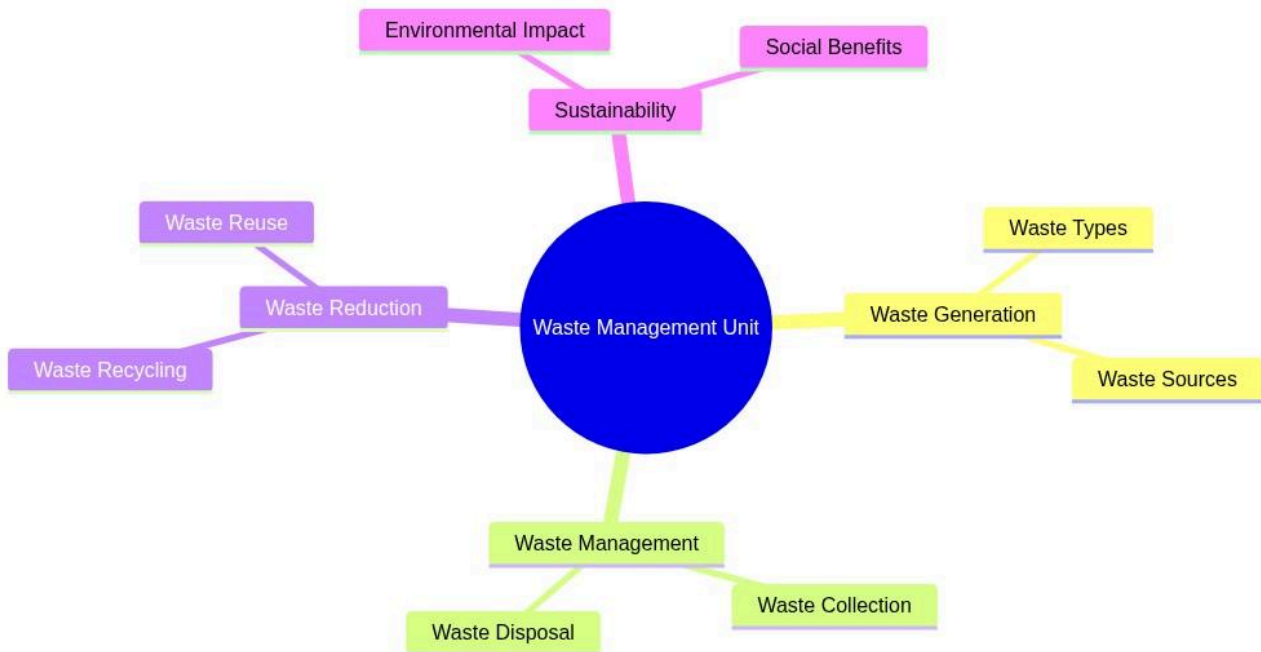

# Waste Management Unit

mindmap

```
root((Waste Management Unit))
  Waste Generation
    Waste Types
    Waste Sources
  Waste Management
    Waste Collection
    Waste Disposal
  Waste Reduction
    Waste Recycling
    Waste Reuse
  Sustainability
    Environmental Impact
    Social Benefits
```