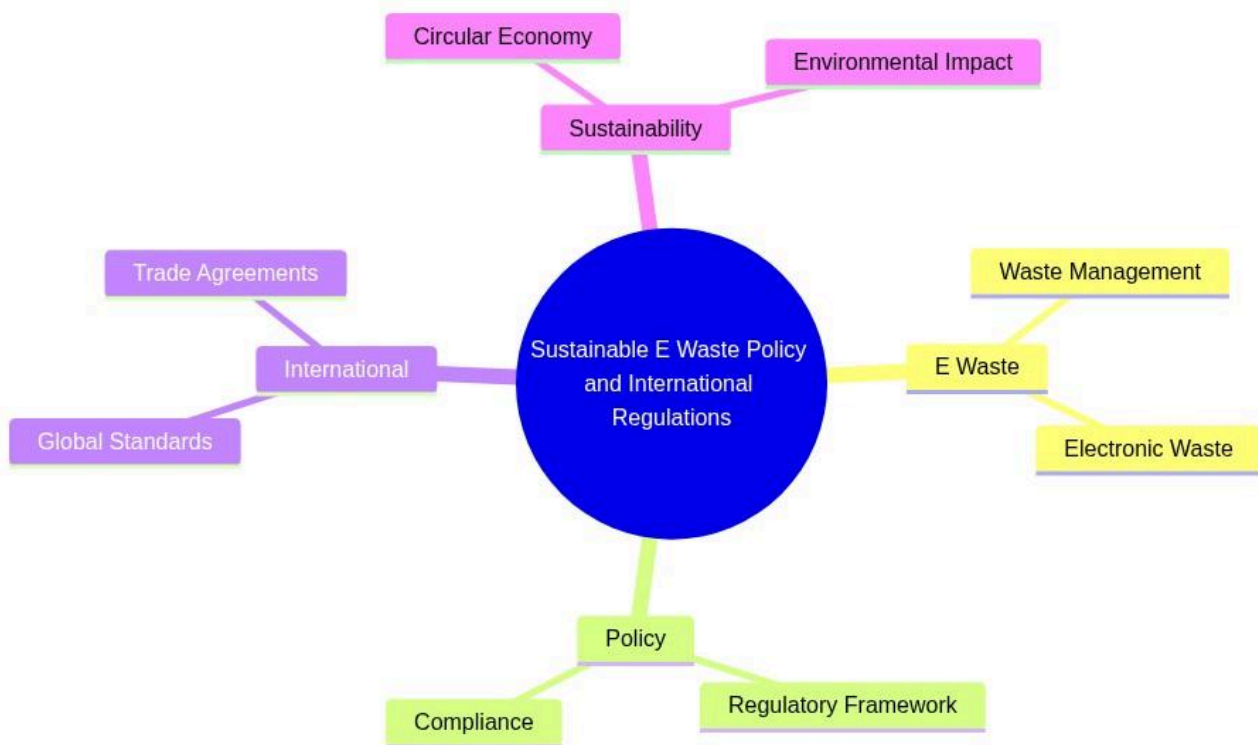

Global Certificate in Sustainable E-waste Management (Advanced)

# Sustainable E-Waste Policy and International Regulations

```

mindmap
    root((Sustainable E Waste Policy and International Regulations))
        E Waste
            Waste Management
            Electronic Waste
        Policy
            Regulatory Framework
            Compliance
        International
            Global Standards
            Trade Agreements
        Sustainability
            Circular Economy
            Environmental Impact
    
```