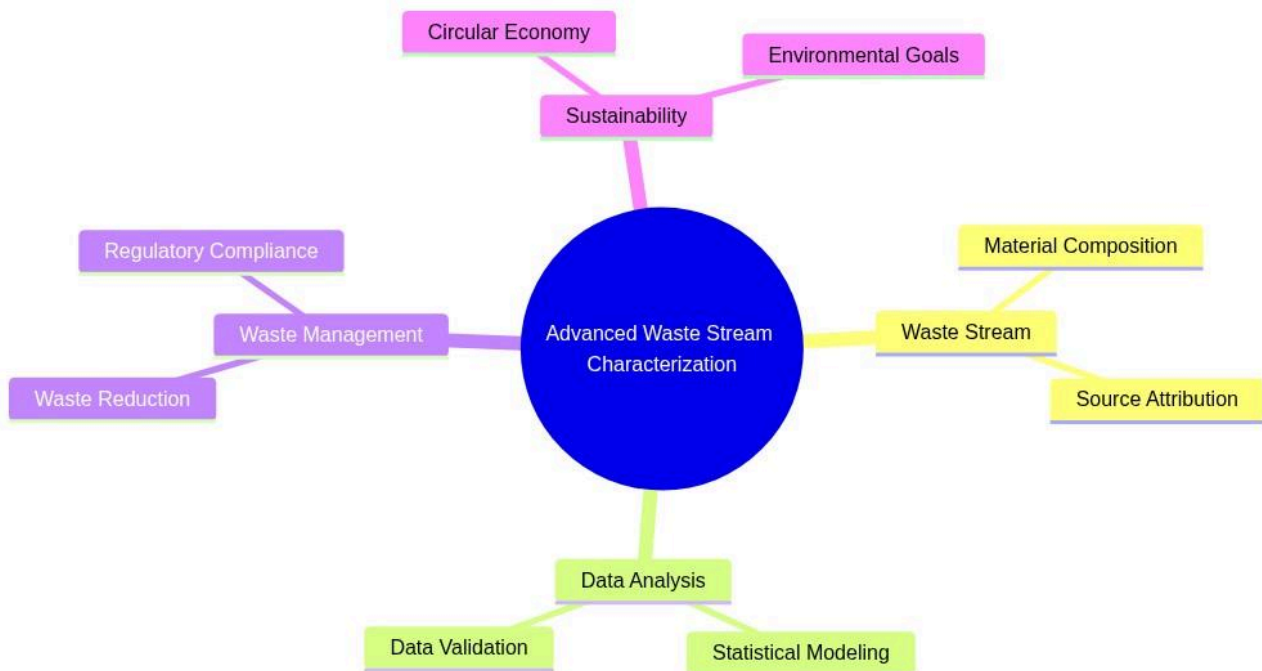

Professional Certificate in Waste Auditing and Reporting (Advanced)

Advanced Waste Stream Characterization

mindmap

```
root((Advanced Waste Stream Characterization))
  Waste Stream
    Material Composition
    Source Attribution
  Data Analysis
    Statistical Modeling
    Data Validation
  Waste Management
    Waste Reduction
    Regulatory Compliance
  Sustainability
    Circular Economy
    Environmental Goals
```