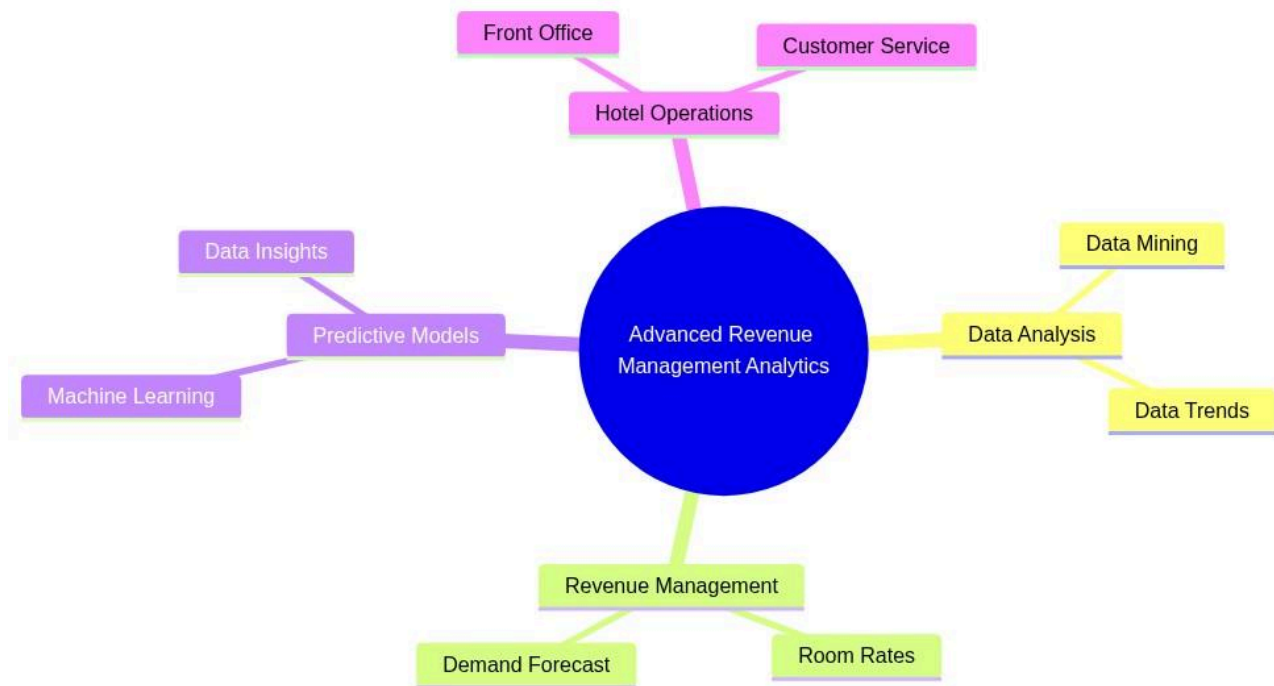

Professional Certificate in Data Analytics for Hotel Performance (Advanced)

# Advanced Revenue Management Analytics

mindmap

```
root((Advanced Revenue Management Analytics))
  Data Analysis
    Data Mining
    Data Trends
  Revenue Management
    Room Rates
    Demand Forecast
  Predictive Models
    Machine Learning
    Data Insights
  Hotel Operations
    Front Office
    Customer Service
```