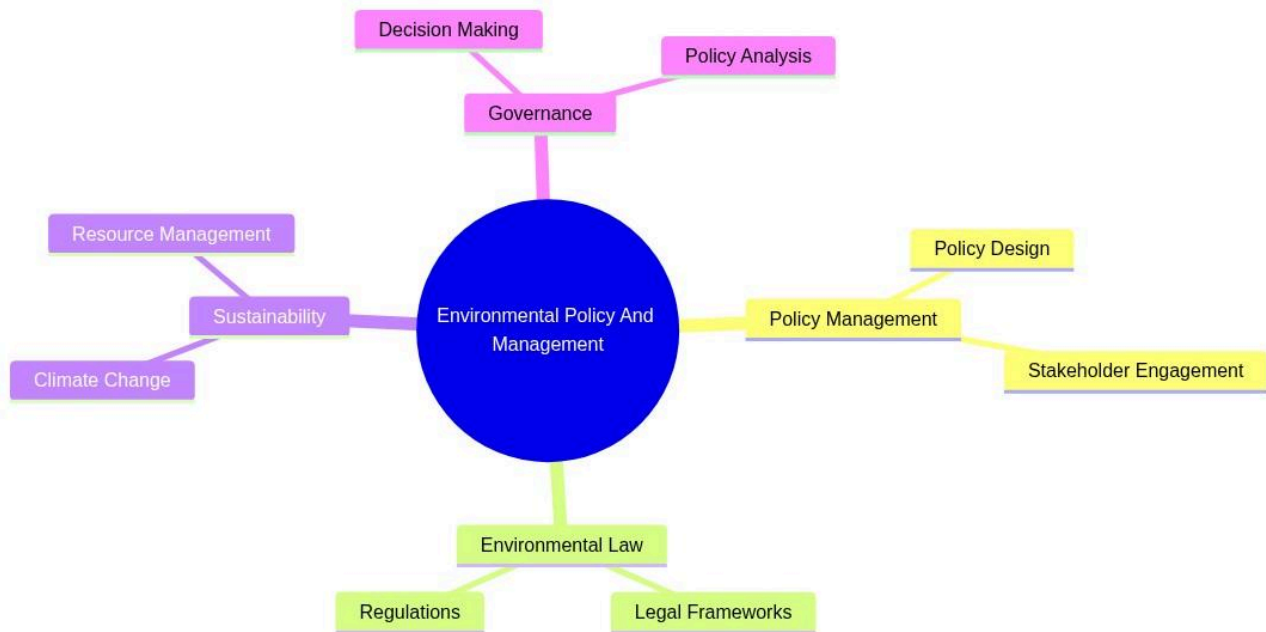

Environmental Management and Sustainability

Environmental Policy And Management

mindmap

root((Environmental Policy And Management))

Policy Management

Policy Design

Stakeholder Engagement

Environmental Law

Legal Frameworks

Regulations

Sustainability

Climate Change

Resource Management

Governance

Decision Making

Policy Analysis