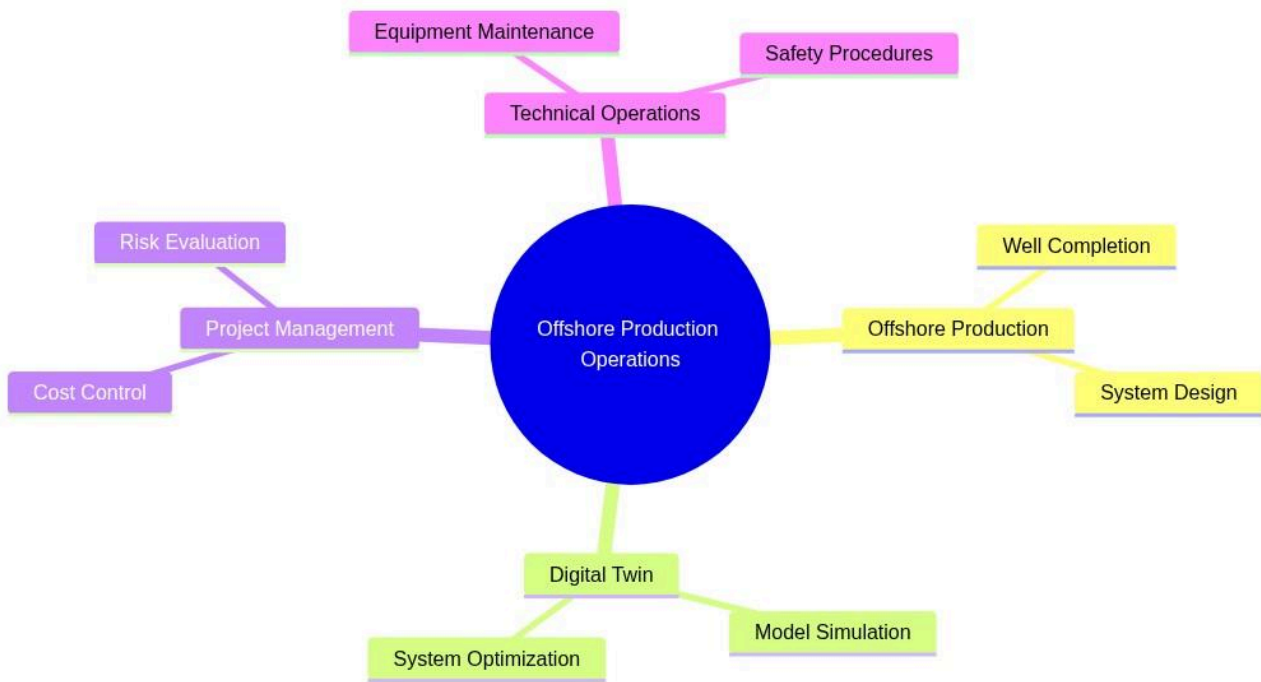

Certificate in Offshore Production Technology and Digital Twin Integration (Advanced)

Offshore Production Operations

mindmap

```
root((Offshore Production Operations))
  Offshore Production
    Well Completion
    System Design
  Digital Twin
    Model Simulation
    System Optimization
  Project Management
    Cost Control
    Risk Evaluation
  Technical Operations
    Equipment Maintenance
    Safety Procedures
```