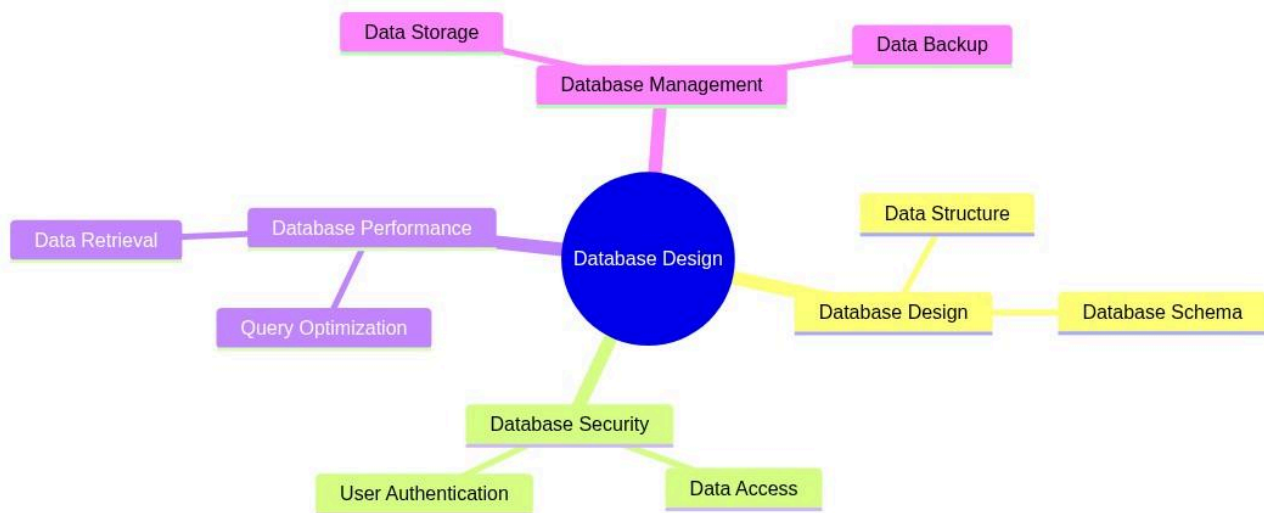

# Database Design

mindmap

```
root((Database Design))
  Database Design
    Data Structure
    Database Schema
  Database Security
    Data Access
    User Authentication
  Database Performance
    Data Retrieval
    Query Optimization
  Database Management
    Data Storage
    Data Backup
```