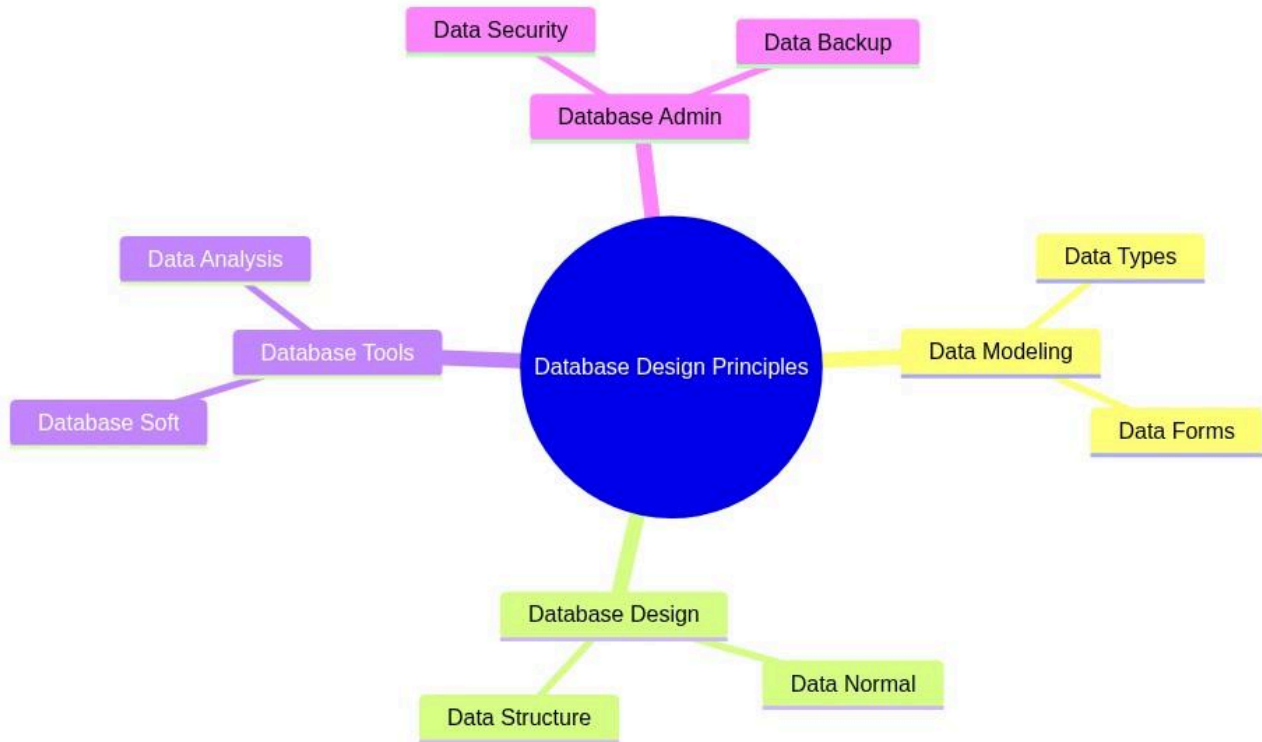

Professional Certificate in SQL Programming (Advanced)

Database Design Principles

```
mindmap
  root((Database Design Principles))
    Data Modeling
      Data Types
      Data Forms
    Database Design
      Data Normal
      Data Structure
    Database Tools
      Database Soft
      Data Analysis
    Database Admin
      Data Security
      Data Backup
```