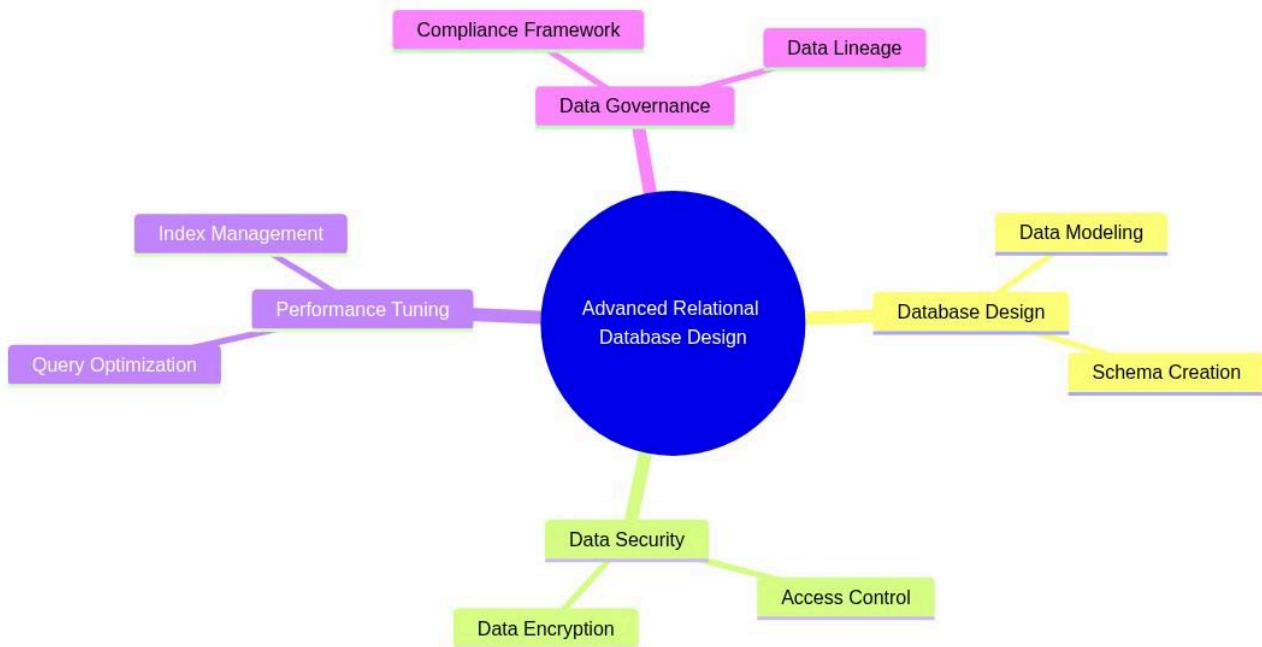

Certificate in Database Administration (Advanced)

Advanced Relational Database Design

mindmap

```
root((Advanced Relational Database Design))
  Database Design
    Data Modeling
    Schema Creation
  Data Security
    Access Control
    Data Encryption
  Performance Tuning
    Query Optimization
    Index Management
  Data Governance
    Compliance Framework
    Data Lineage
```