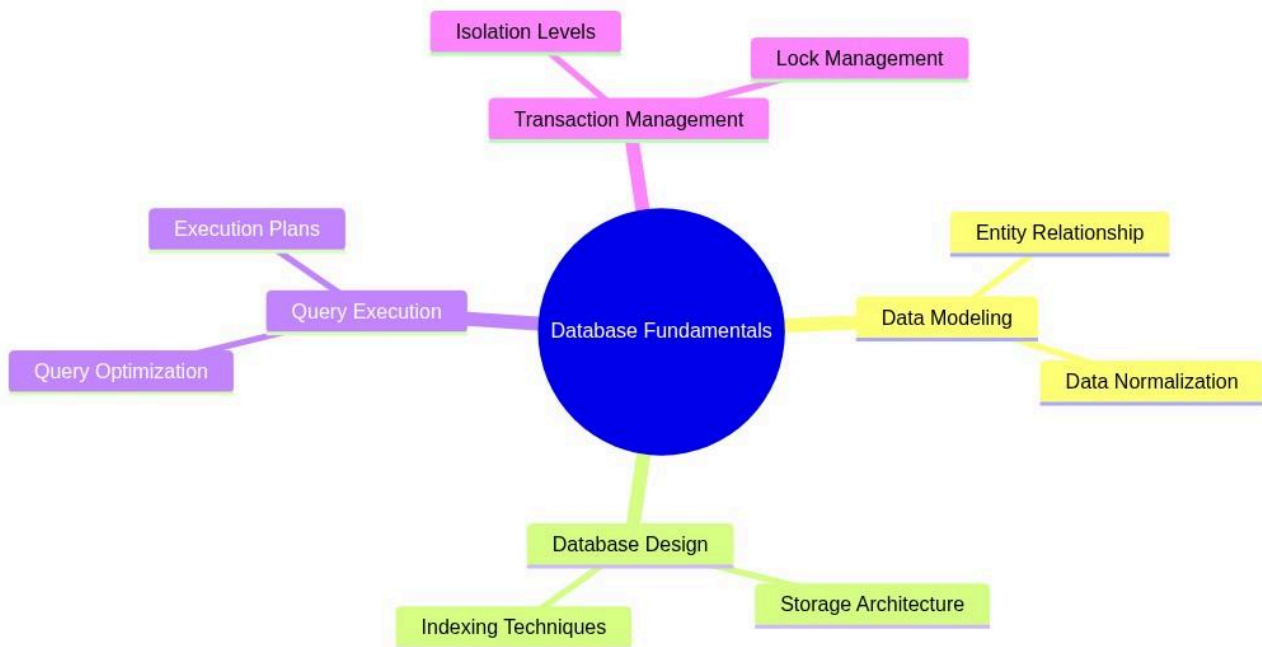

Database Performance Tuning

Database Fundamentals

mindmap

```
root((Database Fundamentals))
```

```
  Data Modeling
```

```
    Entity Relationship
```

```
    Data Normalization
```

```
  Database Design
```

```
    Storage Architecture
```

```
    Indexing Techniques
```

```
  Query Execution
```

```
    Query Optimization
```

```
    Execution Plans
```

```
  Transaction Management
```

```
    Isolation Levels
```

```
    Lock Management
```