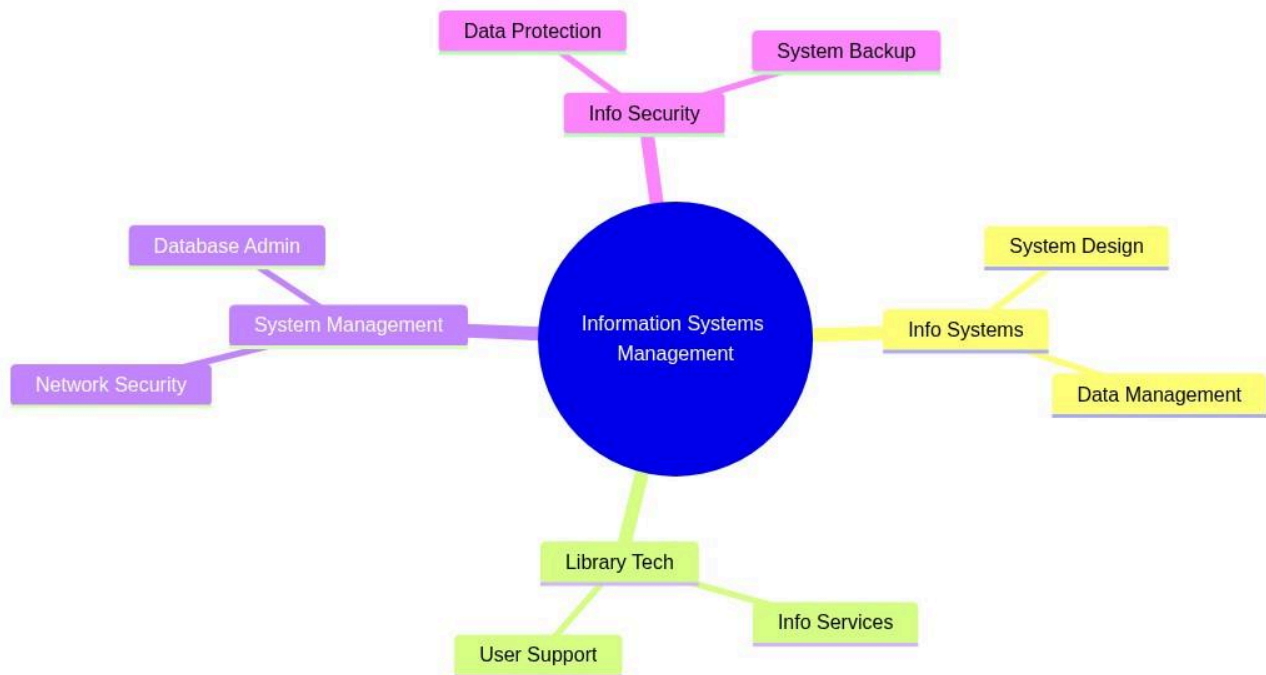

Graduate Certificate in Library Technology (Advanced)

# Information Systems Management

mindmap

```
root((Information Systems Management))
```

```
  Info Systems
```

```
    System Design
```

```
    Data Management
```

```
  Library Tech
```

```
    Info Services
```

```
    User Support
```

```
  System Management
```

```
    Network Security
```

```
    Database Admin
```

```
  Info Security
```

```
    Data Protection
```

```
    System Backup
```