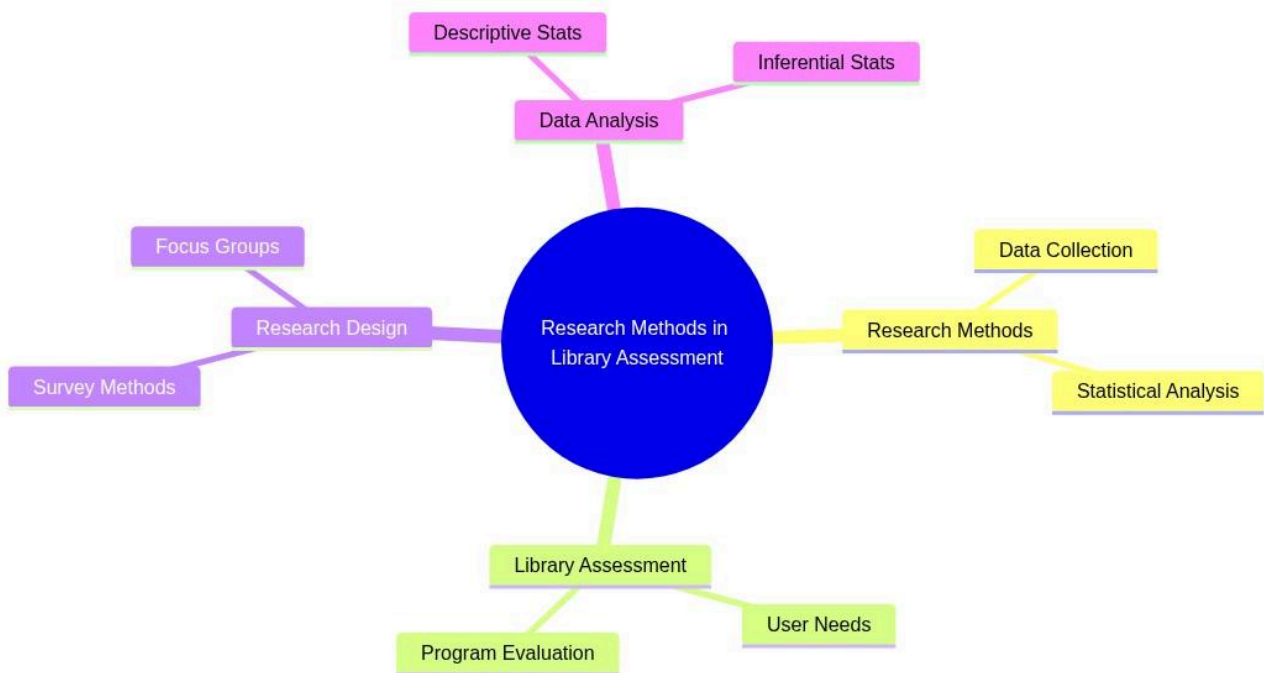

Postgraduate Certificate in Library Assessment (Advanced)

Research Methods in Library Assessment

mindmap

```
root((Research Methods in Library Assessment))
  Research Methods
    Data Collection
    Statistical Analysis
  Library Assessment
    User Needs
    Program Evaluation
  Research Design
    Survey Methods
    Focus Groups
  Data Analysis
    Descriptive Stats
    Inferential Stats
```