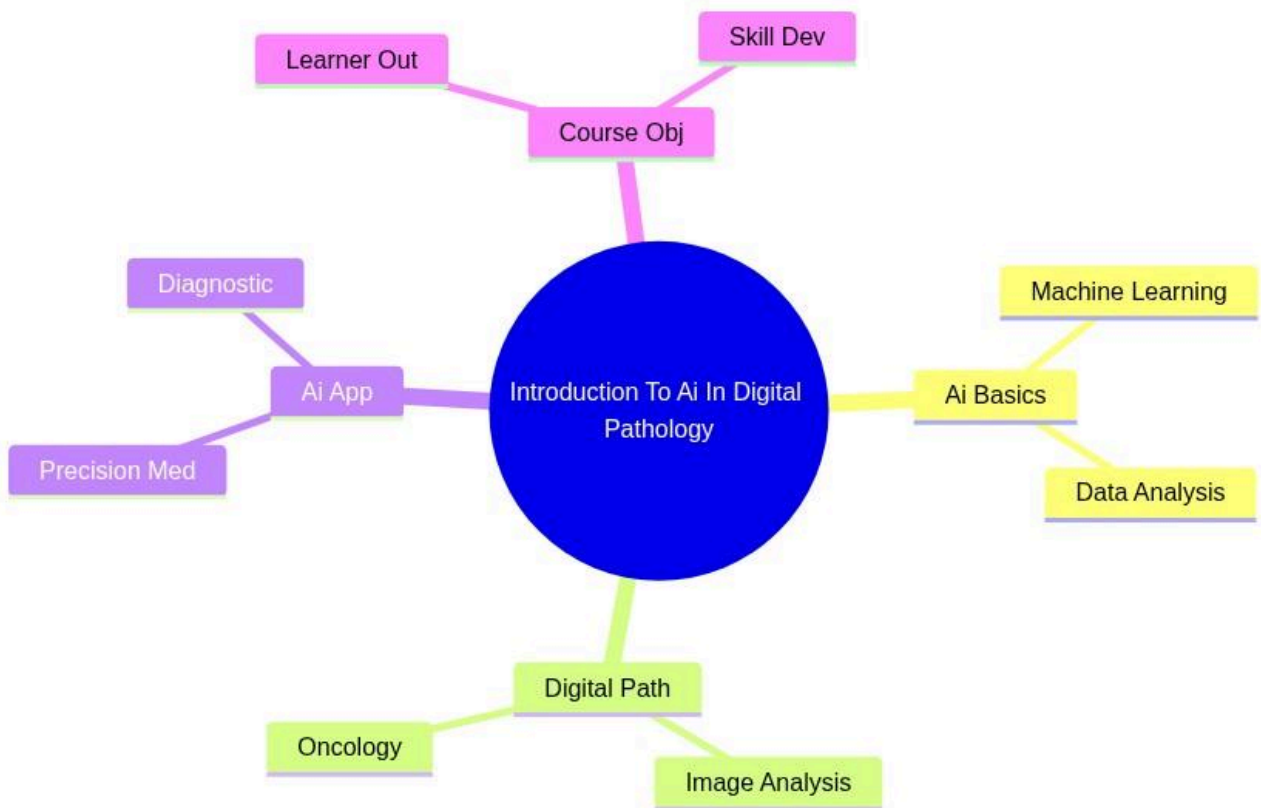

Graduate Certificate in AI for Precision Oncology in Digital Pathology

Introduction To Ai In Digital Pathology

```
mindmap
  root((Introduction To Ai In Digital Pathology))
    Ai Basics
      Machine Learning
      Data Analysis
    Digital Path
      Image Analysis
      Oncology
    Ai App
      Precision Med
      Diagnostic
    Course Obj
      Learner Out
      Skill Dev
```