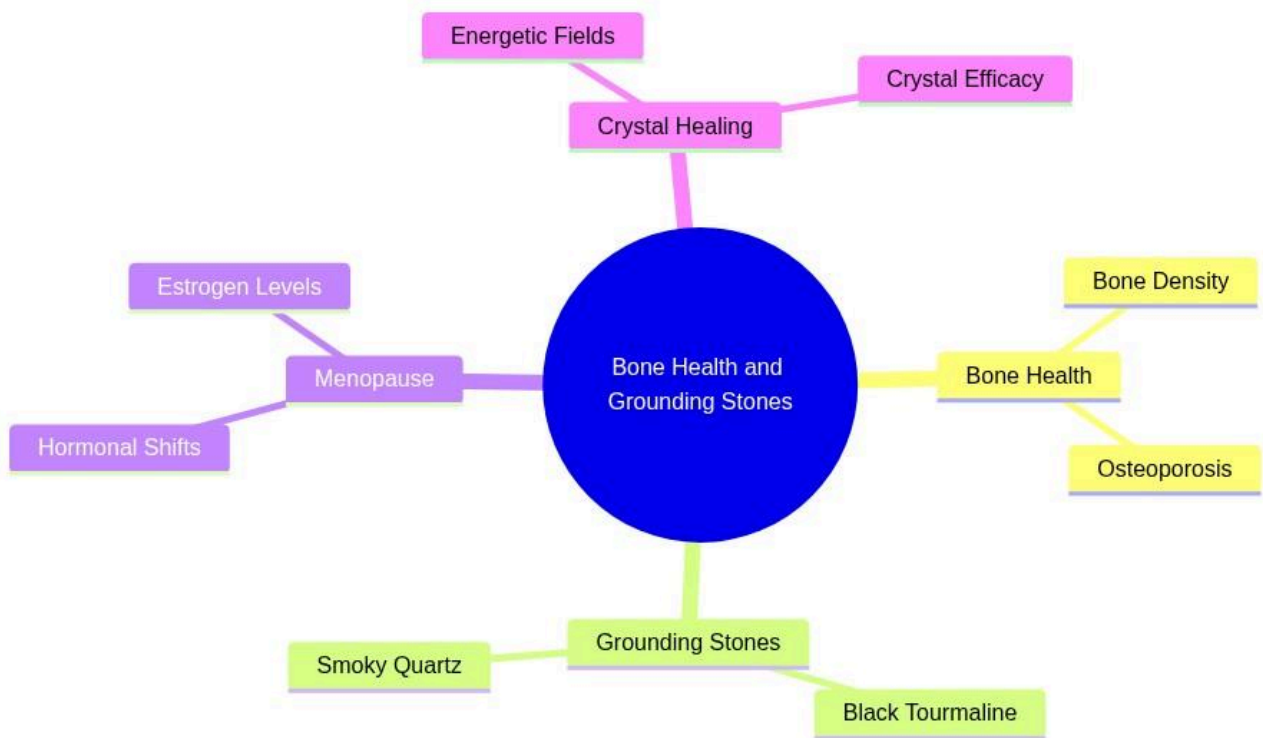

Professional Certificate in Crystal Healing for Menopause Support

Bone Health and Grounding Stones

mindmap

root((Bone Health and Grounding Stones))

- Bone Health
 - Bone Density
 - Osteoporosis
- Grounding Stones
 - Black Tourmaline
 - Smoky Quartz
- Menopause
 - Hormonal Shifts
 - Estrogen Levels
- Crystal Healing
 - Energetic Fields
 - Crystal Efficacy