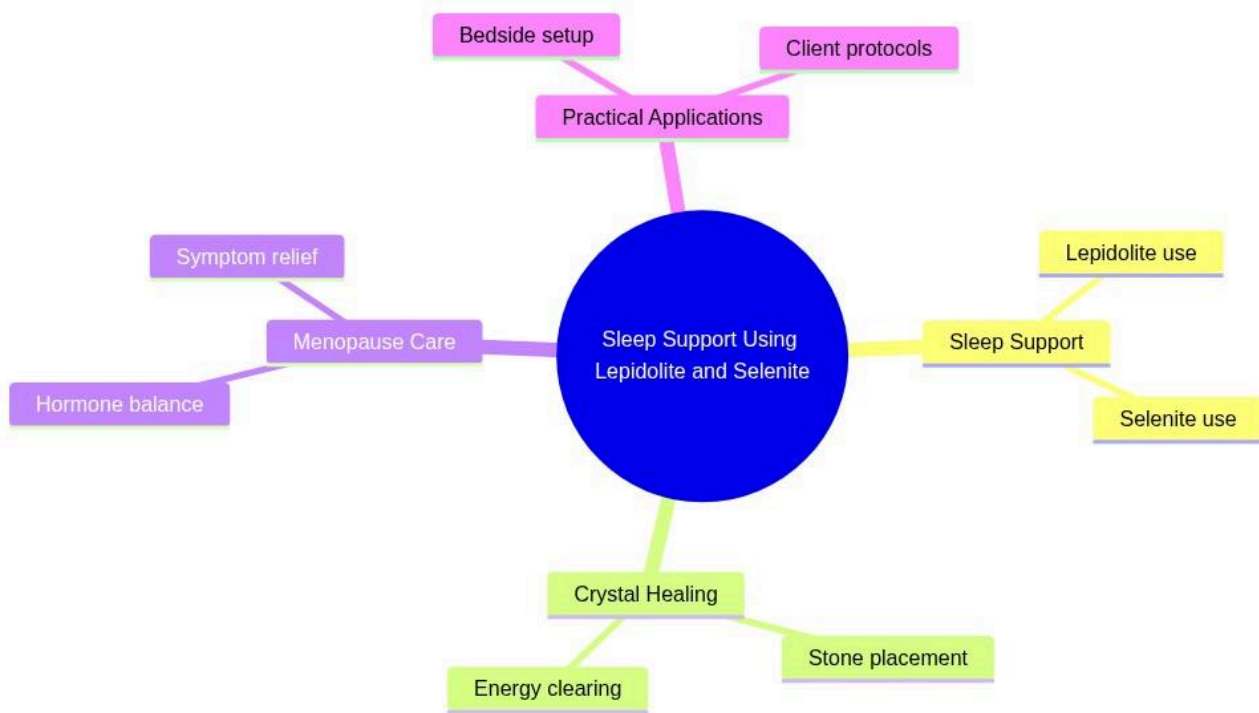

Professional Certificate in Crystal Healing for Menopause Support

Sleep Support Using Lepidolite and Selenite

mindmap

```
root((Sleep Support Using Lepidolite and Selenite))
  Sleep Support
    Lepidolite use
    Selenite use
  Crystal Healing
    Stone placement
    Energy clearing
  Menopause Care
    Hormone balance
    Symptom relief
  Practical Applications
    Bedside setup
    Client protocols
```