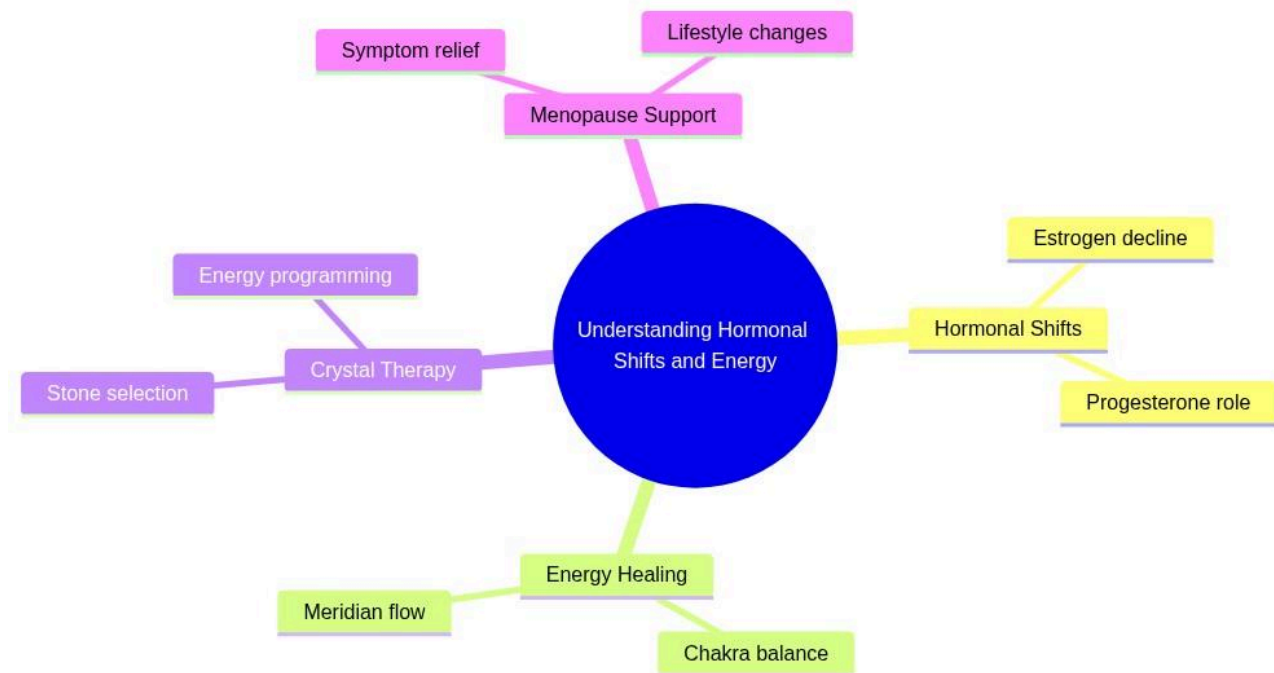

# Understanding Hormonal Shifts and Energy

mindmap

```
root((Understanding Hormonal Shifts and Energy))
  Hormonal Shifts
    Estrogen decline
    Progesterone role
  Energy Healing
    Chakra balance
    Meridian flow
  Crystal Therapy
    Stone selection
    Energy programming
  Menopause Support
    Symptom relief
    Lifestyle changes
```