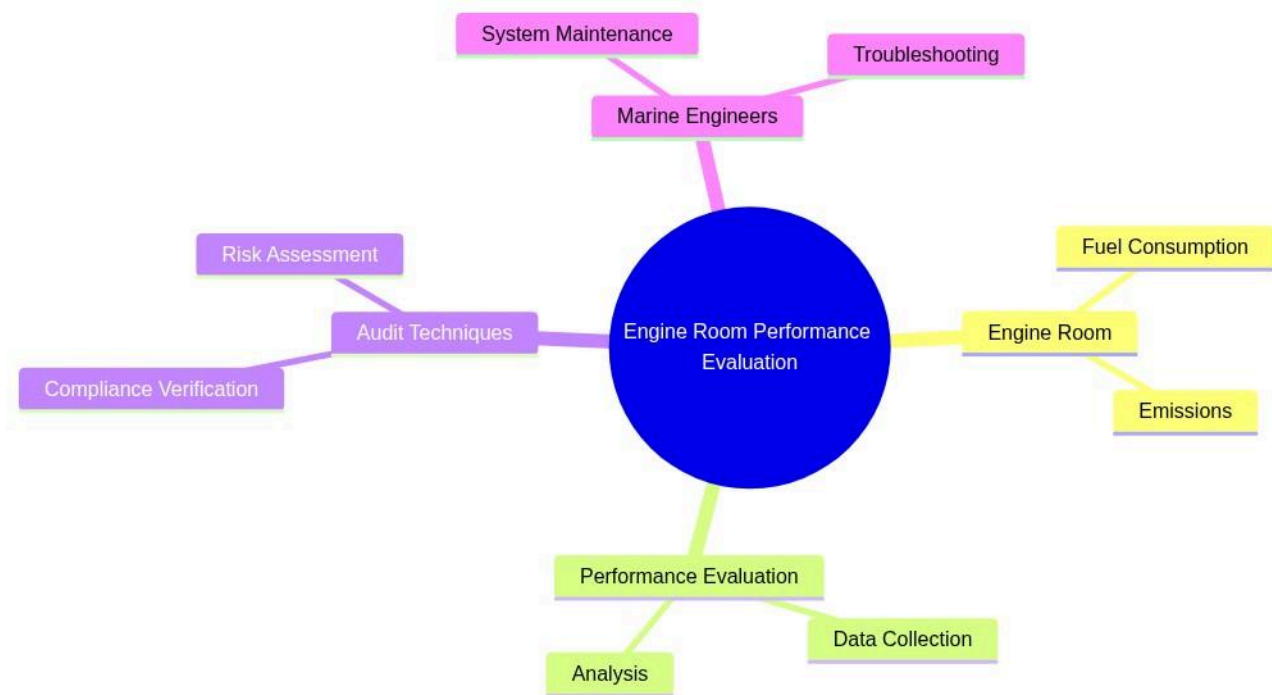

Ship Inspection and Audit Techniques

# Engine Room Performance Evaluation

mindmap

```
root((Engine Room Performance Evaluation))
  Engine Room
    Fuel Consumption
    Emissions
  Performance Evaluation
    Data Collection
    Analysis
  Audit Techniques
    Compliance Verification
    Risk Assessment
  Marine Engineers
    System Maintenance
    Troubleshooting
```