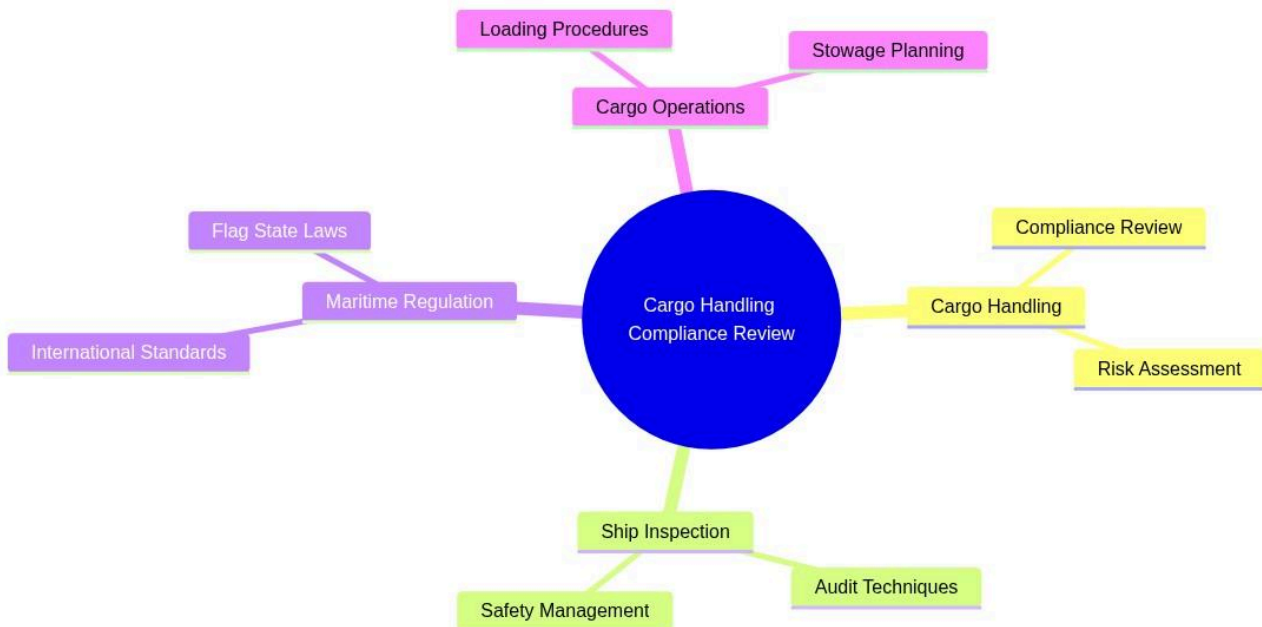

Ship Inspection and Audit Techniques

Cargo Handling Compliance Review

mindmap

root((Cargo Handling Compliance Review))

Cargo Handling

Compliance Review

Risk Assessment

Ship Inspection

Audit Techniques

Safety Management

Maritime Regulation

International Standards

Flag State Laws

Cargo Operations

Loading Procedures

Stowage Planning