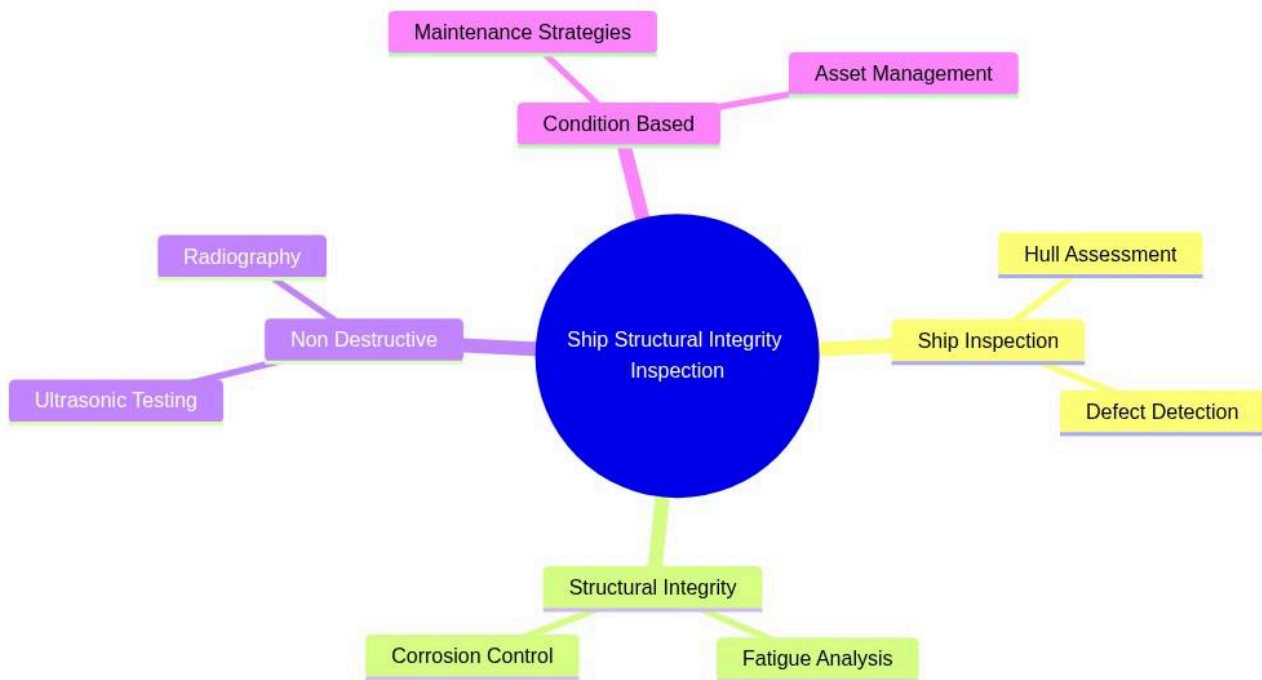

Ship Inspection and Audit Techniques

Ship Structural Integrity Inspection

mindmap

```

root((Ship Structural Integrity Inspection))
  Ship Inspection
    Hull Assessment
    Defect Detection
  Structural Integrity
    Fatigue Analysis
    Corrosion Control
  Non Destructive
    Ultrasonic Testing
    Radiography
  Condition Based
    Maintenance Strategies
    Asset Management
    
```