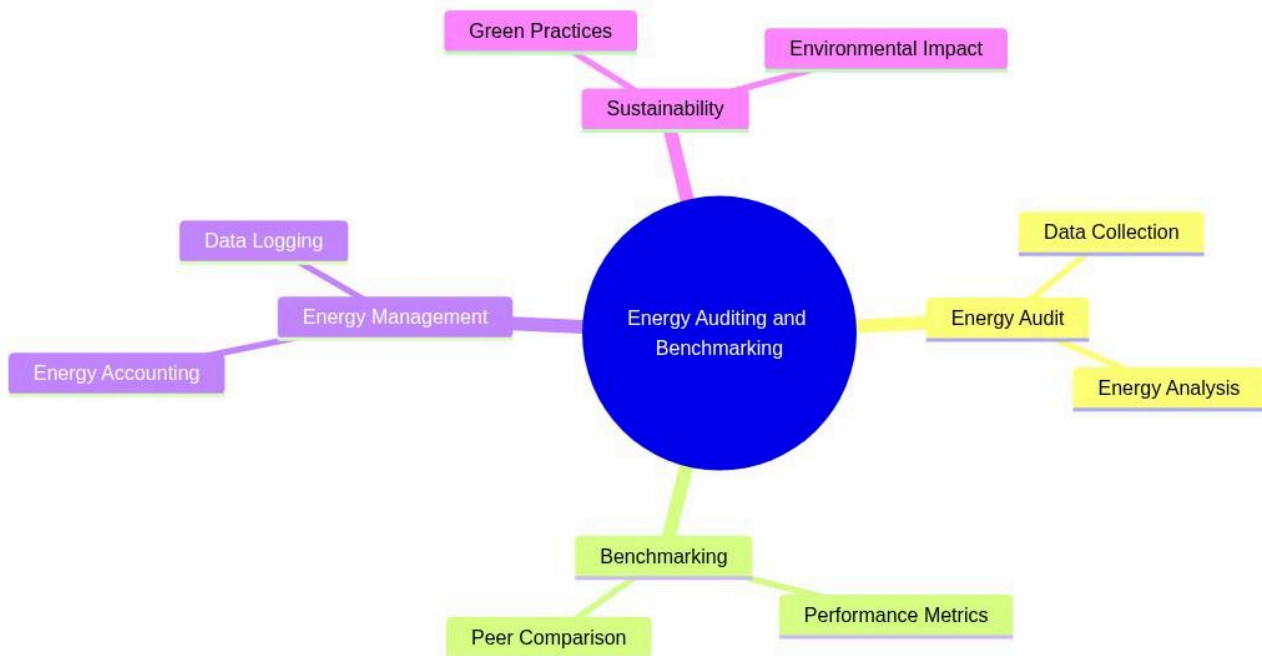

Certificate Programme in Sustainable Energy Practices for Hotels

Energy Auditing and Benchmarking

mindmap

```
root((Energy Auditing and Benchmarking))
  Energy Audit
    Data Collection
    Energy Analysis
  Benchmarking
    Performance Metrics
    Peer Comparison
  Energy Management
    Energy Accounting
    Data Logging
  Sustainability
    Green Practices
    Environmental Impact
```