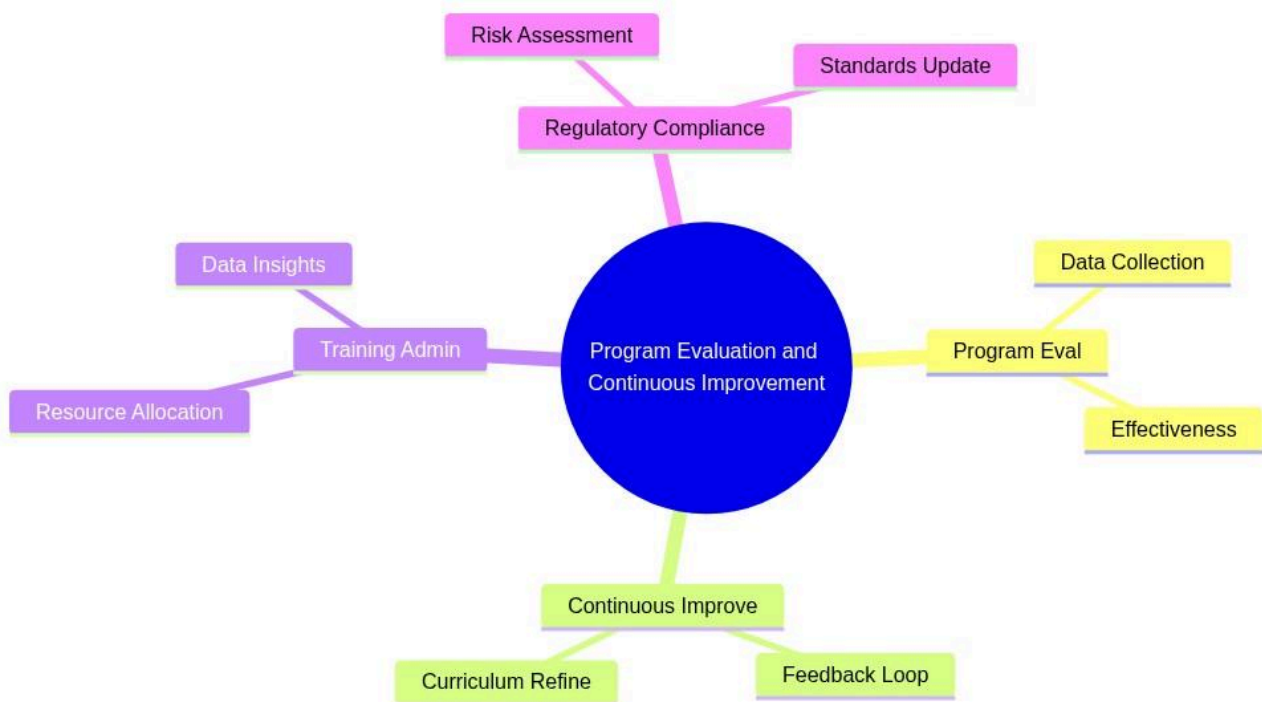

Certified Professional in Lead Paint Removal in Construction

Program Evaluation and Continuous Improvement

mindmap

```
root((Program Evaluation and Continuous Improvement))
  Program Eval
    Data Collection
    Effectiveness
  Continuous Improve
    Feedback Loop
    Curriculum Refine
  Training Admin
    Resource Allocation
    Data Insights
  Regulatory Compliance
    Risk Assessment
    Standards Update
```