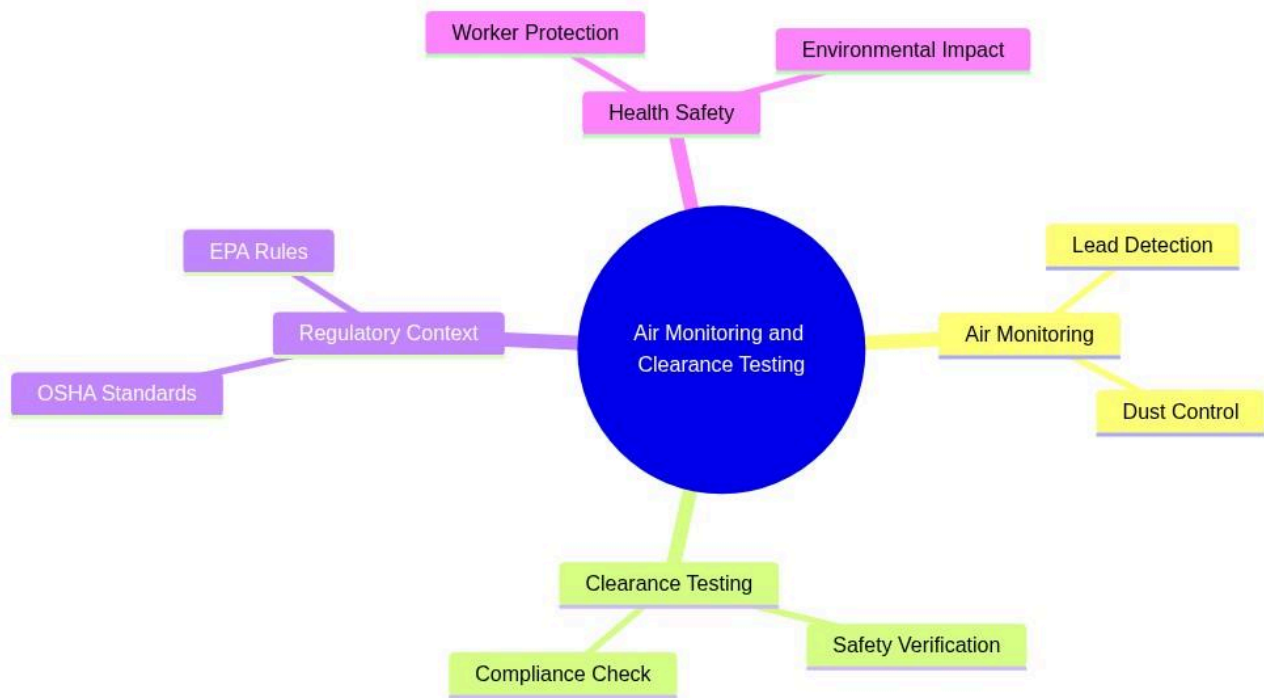

# Air Monitoring and Clearance Testing

mindmap

root((Air Monitoring and Clearance Testing))

Air Monitoring

Lead Detection

Dust Control

Clearance Testing

Safety Verification

Compliance Check

Regulatory Context

OSHA Standards

EPA Rules

Health Safety

Worker Protection

Environmental Impact