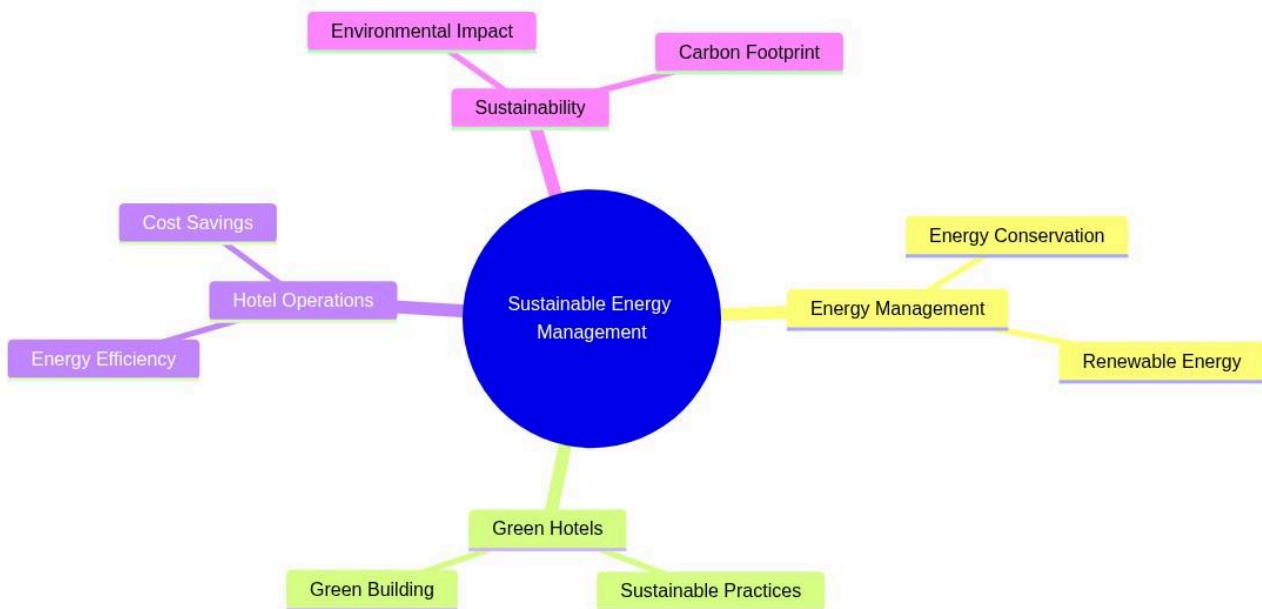

Green Hotel Operations

Sustainable Energy Management

mindmap

```
root((Sustainable Energy Management))
  Energy Management
    Energy Conservation
    Renewable Energy
  Green Hotels
    Sustainable Practices
    Green Building
  Hotel Operations
    Energy Efficiency
    Cost Savings
  Sustainability
    Environmental Impact
    Carbon Footprint
```