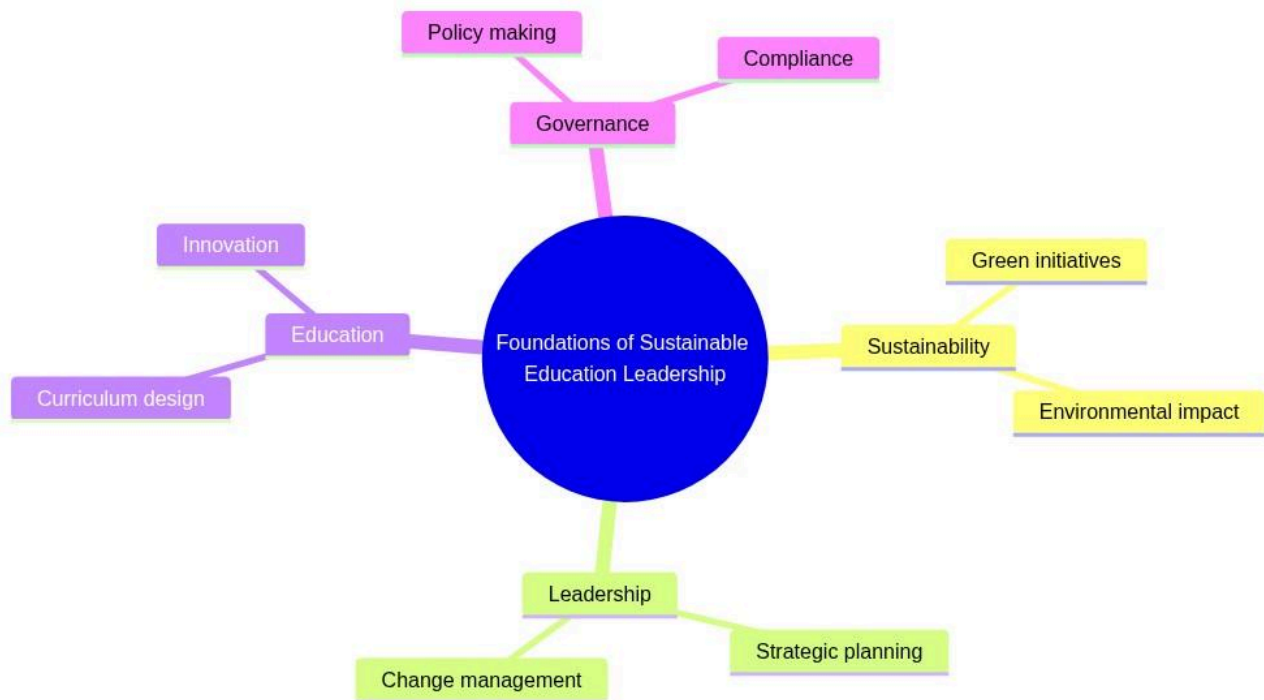

Professional Certificate in Sustainability and Social Impact in Education Leadership

Foundations of Sustainable Education Leadership

mindmap

root((Foundations of Sustainable Education Leadership))

Sustainability

Green initiatives

Environmental impact

Leadership

Strategic planning

Change management

Education

Curriculum design

Innovation

Governance

Policy making

Compliance