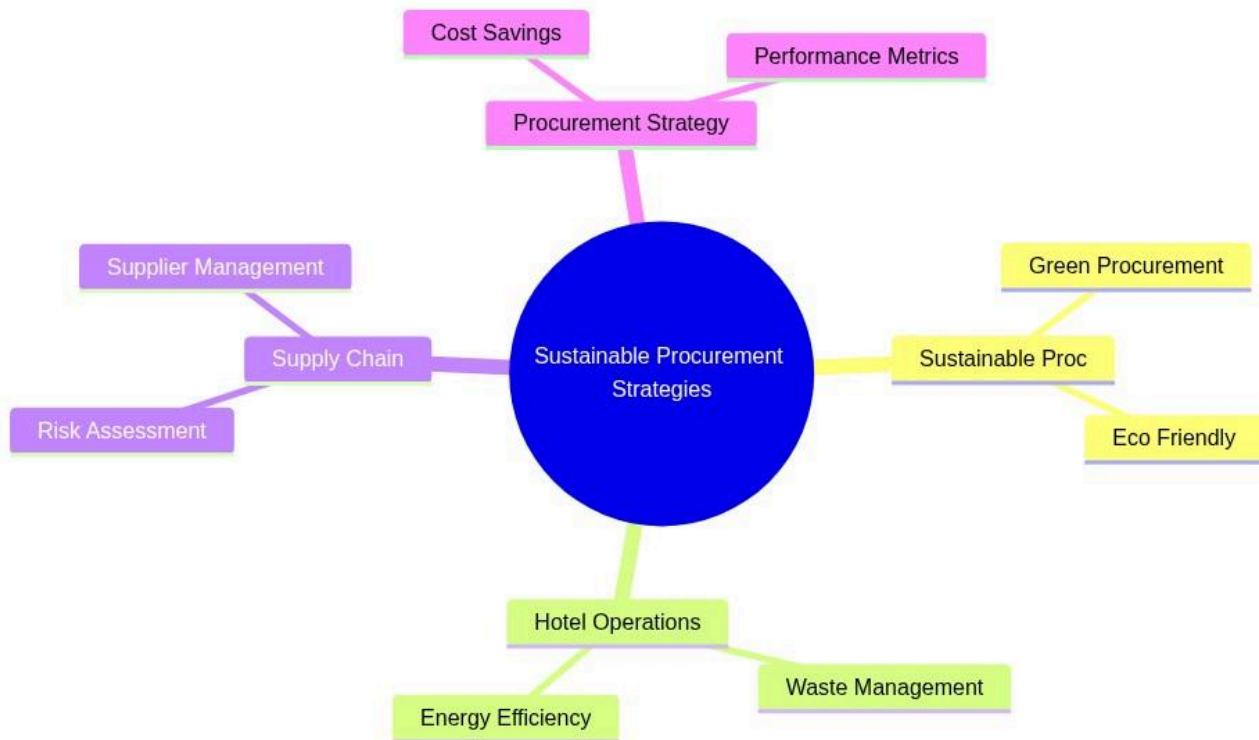

Advanced Certificate in Sustainable Hotel Operations and Environmental Management

Sustainable Procurement Strategies

mindmap

```
root((Sustainable Procurement Strategies))
  Sustainable Proc
    Green Procurement
    Eco Friendly
  Hotel Operations
    Waste Management
    Energy Efficiency
  Supply Chain
    Risk Assessment
    Supplier Management
  Procurement Strategy
    Cost Savings
    Performance Metrics
```