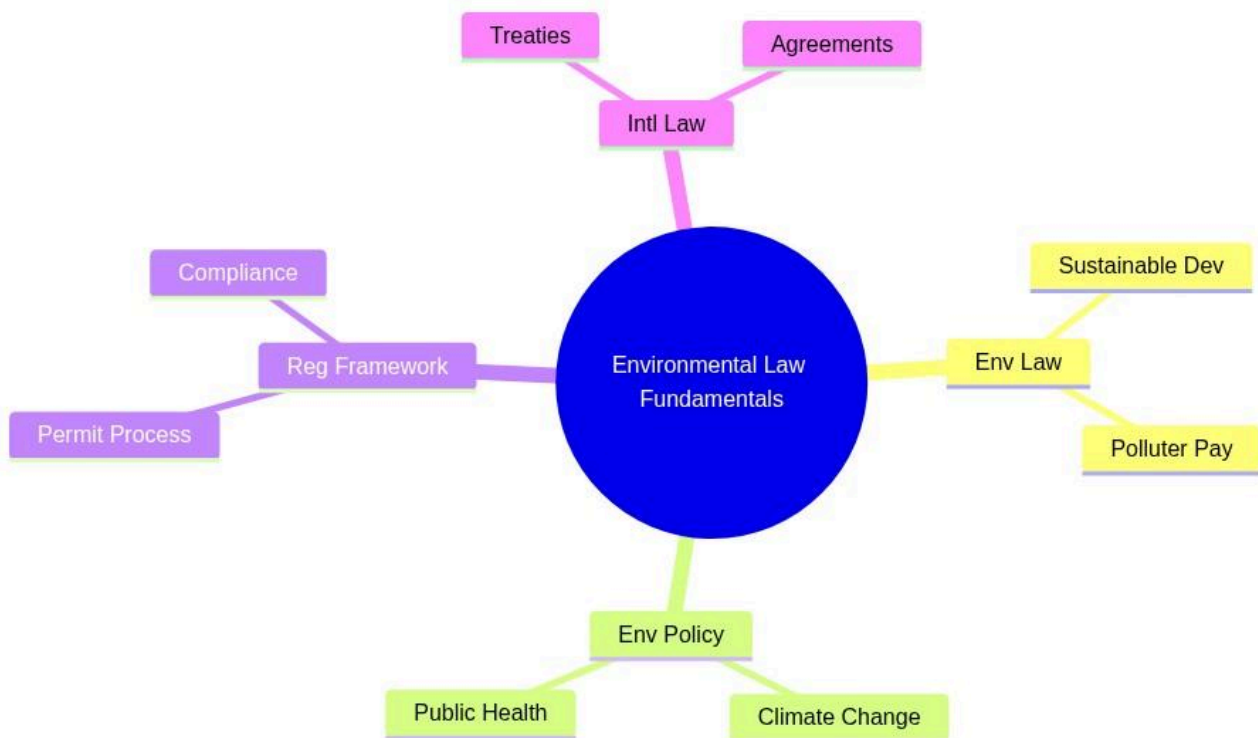

Professional Certificate in Environmental Policy and Regulation

# Environmental Law Fundamentals

mindmap

```
root((Environmental Law Fundamentals))
  Env Law
    Sustainable Dev
    Polluter Pay
  Env Policy
    Climate Change
    Public Health
  Reg Framework
    Permit Process
    Compliance
  Intl Law
    Treaties
    Agreements
```