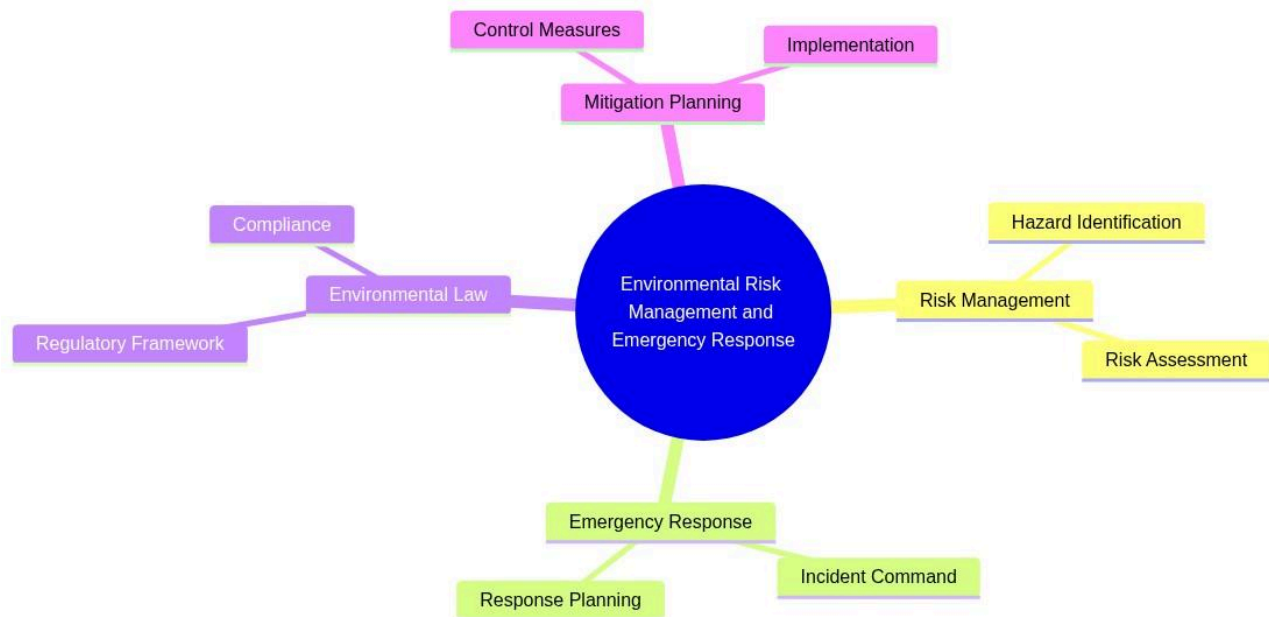

Advanced Certificate in Sustainability and Environmental Management in Defense

Environmental Risk Management and Emergency Response

mindmap

```

root((Environmental Risk Management and Emergency Response))
  Risk Management
    Hazard Identification
    Risk Assessment
  Emergency Response
    Incident Command
    Response Planning
  Environmental Law
    Regulatory Framework
    Compliance
  Mitigation Planning
    Control Measures
    Implementation
  
```