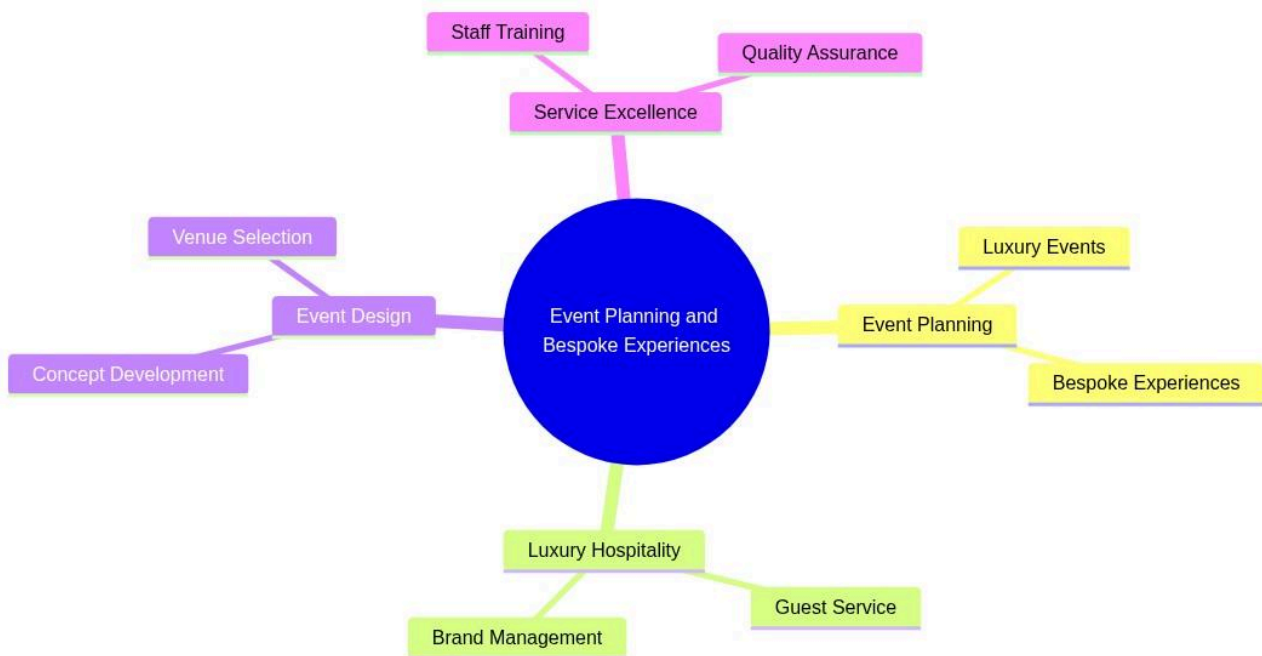

Professional Certificate in Luxury Hospitality Management

# Event Planning and Bespoke Experiences

mindmap

root((Event Planning and Bespoke Experiences))

Event Planning

Luxury Events

Bespoke Experiences

Luxury Hospitality

Guest Service

Brand Management

Event Design

Concept Development

Venue Selection

Service Excellence

Staff Training

Quality Assurance