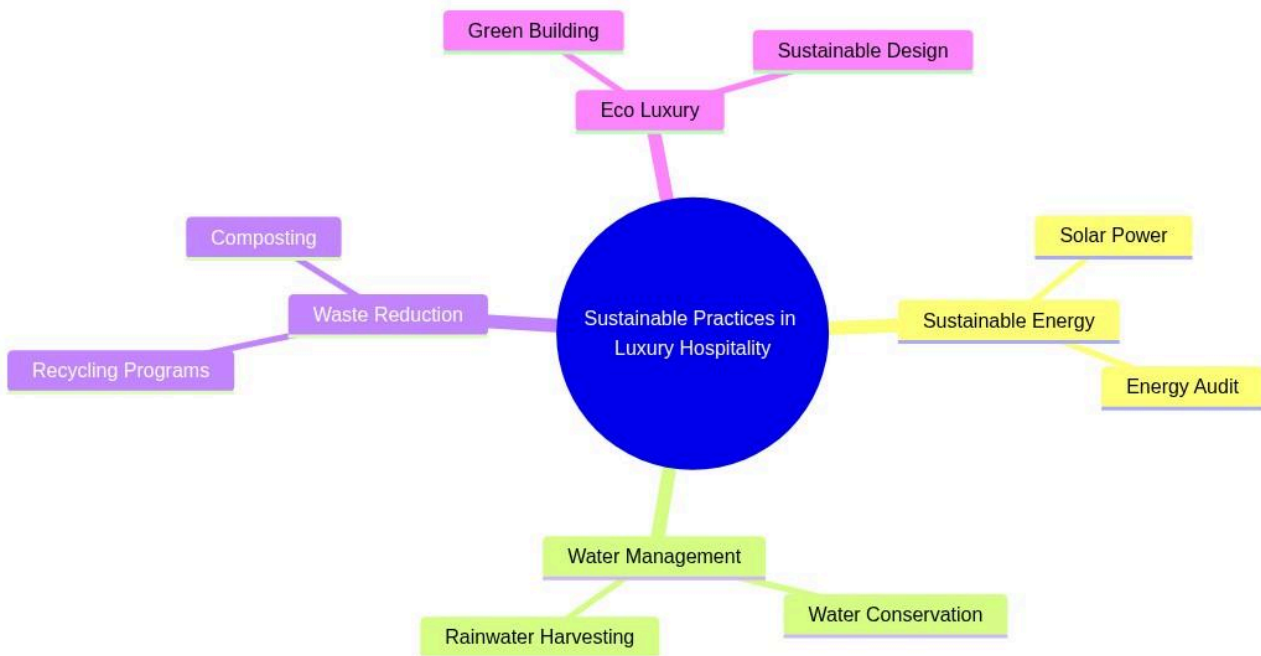

# Sustainable Practices in Luxury Hospitality

mindmap

root((Sustainable Practices in Luxury Hospitality))

Sustainable Energy

Solar Power

Energy Audit

Water Management

Water Conservation

Rainwater Harvesting

Waste Reduction

Recycling Programs

Composting

Eco Luxury

Green Building

Sustainable Design