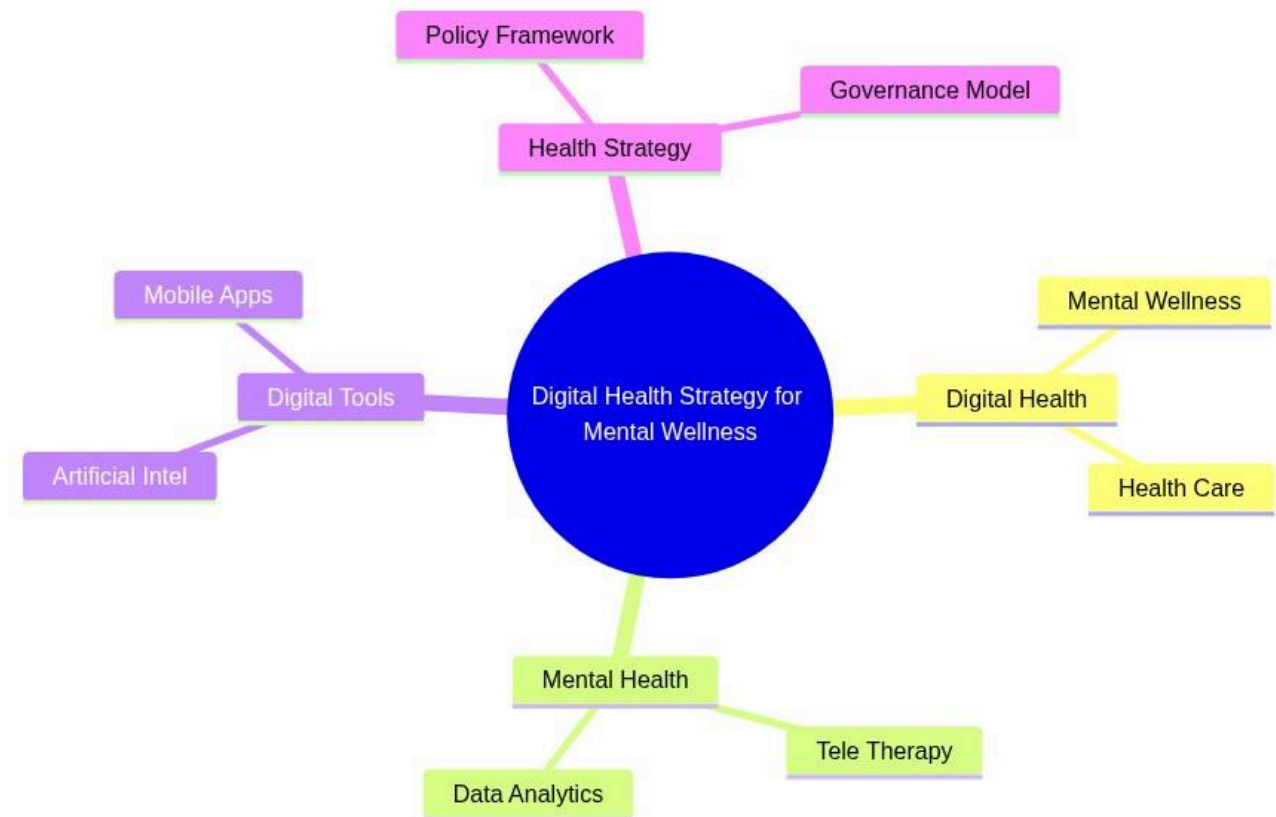

Professional Certificate in Digital Transformation of Mental Health Services

Digital Health Strategy for Mental Wellness

mindmap

```
root((Digital Health Strategy for Mental Wellness))
```

```
Digital Health
```

```
  Mental Wellness
```

```
  Health Care
```

```
Mental Health
```

```
  Tele Therapy
```

```
  Data Analytics
```

```
Digital Tools
```

```
  Artificial Intel
```

```
  Mobile Apps
```

```
Health Strategy
```

```
  Policy Framework
```

```
  Governance Model
```