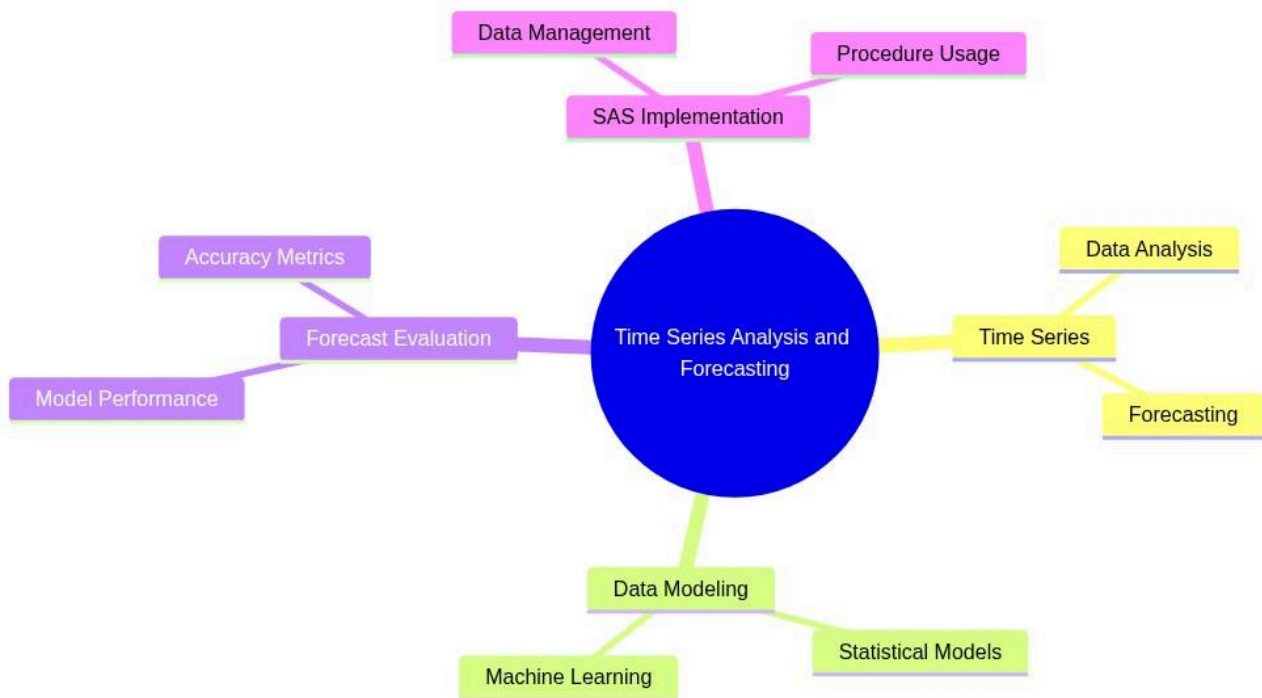

Certificate in Data Analytics with SAS

Time Series Analysis and Forecasting

mindmap

```
root((Time Series Analysis and Forecasting))
  Time Series
    Data Analysis
    Forecasting
  Data Modeling
    Statistical Models
    Machine Learning
  Forecast Evaluation
    Model Performance
    Accuracy Metrics
  SAS Implementation
    Data Management
    Procedure Usage
```