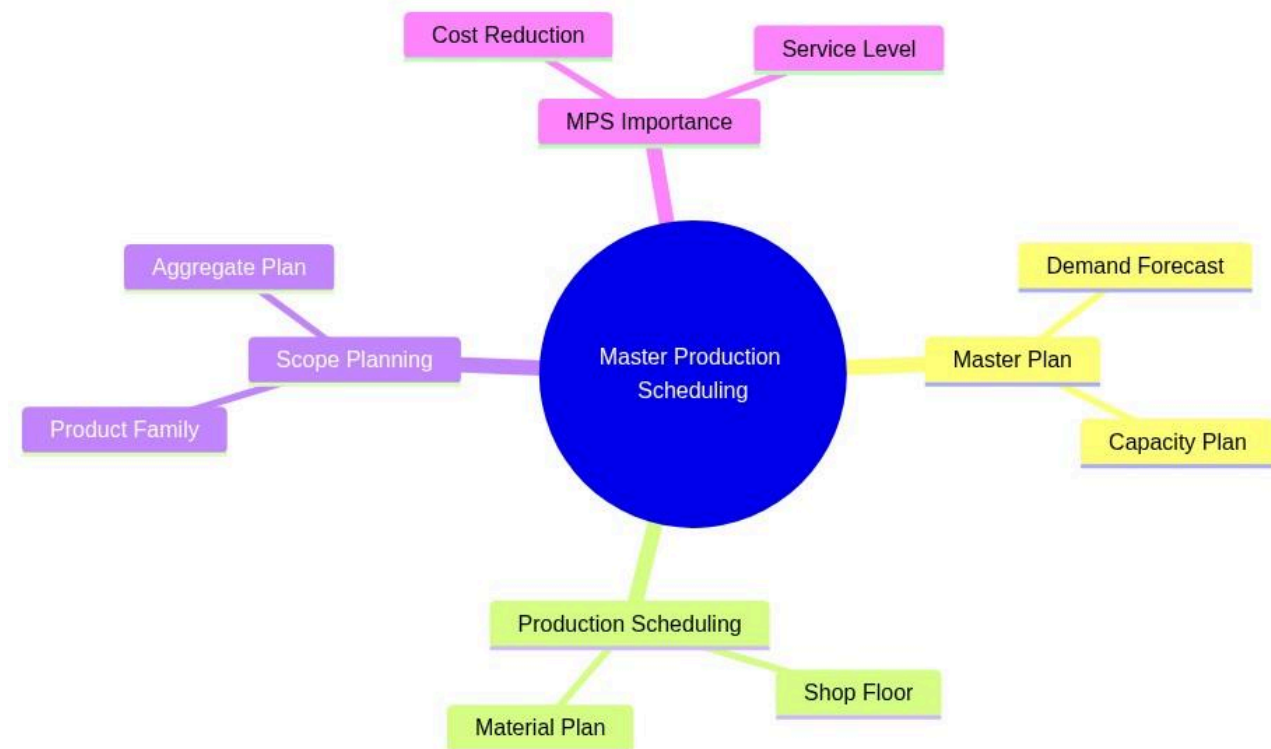

Certificate in Production Planning and Control (United Kingdom)

Master Production Scheduling

mindmap

```
root((Master Production Scheduling))
  Master Plan
    Demand Forecast
    Capacity Plan
  Production Scheduling
    Shop Floor
    Material Plan
  Scope Planning
    Product Family
    Aggregate Plan
  MPS Importance
    Cost Reduction
    Service Level
```