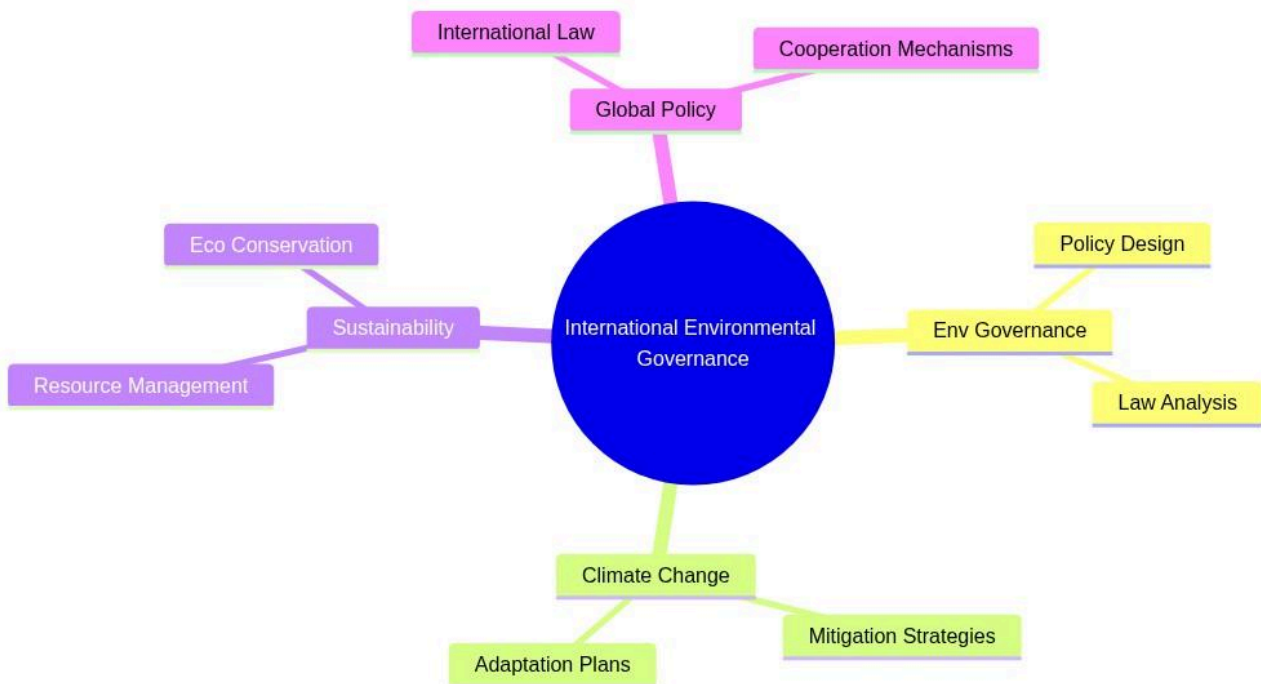

Global Certificate in Sustainable Public Policy and Law

# International Environmental Governance

mindmap

```
root((International Environmental Governance))
  Env Governance
    Policy Design
    Law Analysis
  Climate Change
    Mitigation Strategies
    Adaptation Plans
  Sustainability
    Resource Management
    Eco Conservation
  Global Policy
    International Law
    Cooperation Mechanisms
```