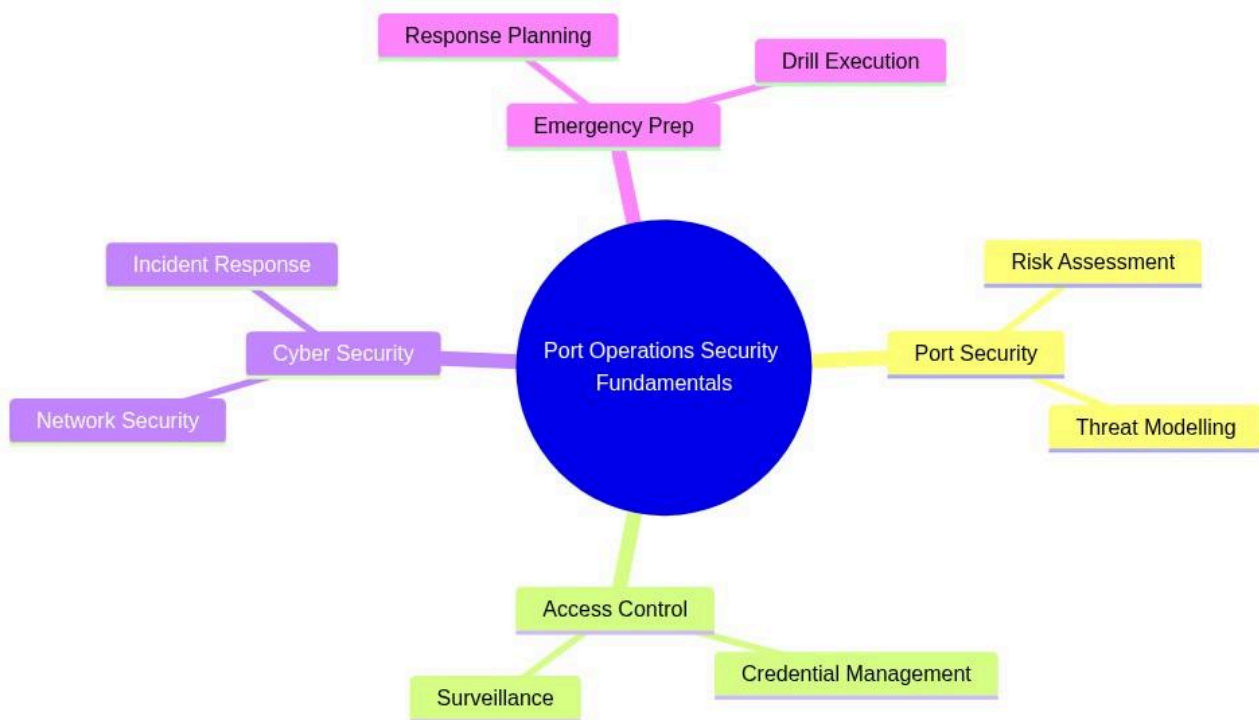

Professional Certificate in Port Security and Risk Management

Port Operations Security Fundamentals

mindmap

```
root((Port Operations Security Fundamentals))
  Port Security
    Risk Assessment
    Threat Modelling
  Access Control
    Credential Management
    Surveillance
  Cyber Security
    Network Security
    Incident Response
  Emergency Prep
    Response Planning
    Drill Execution
```