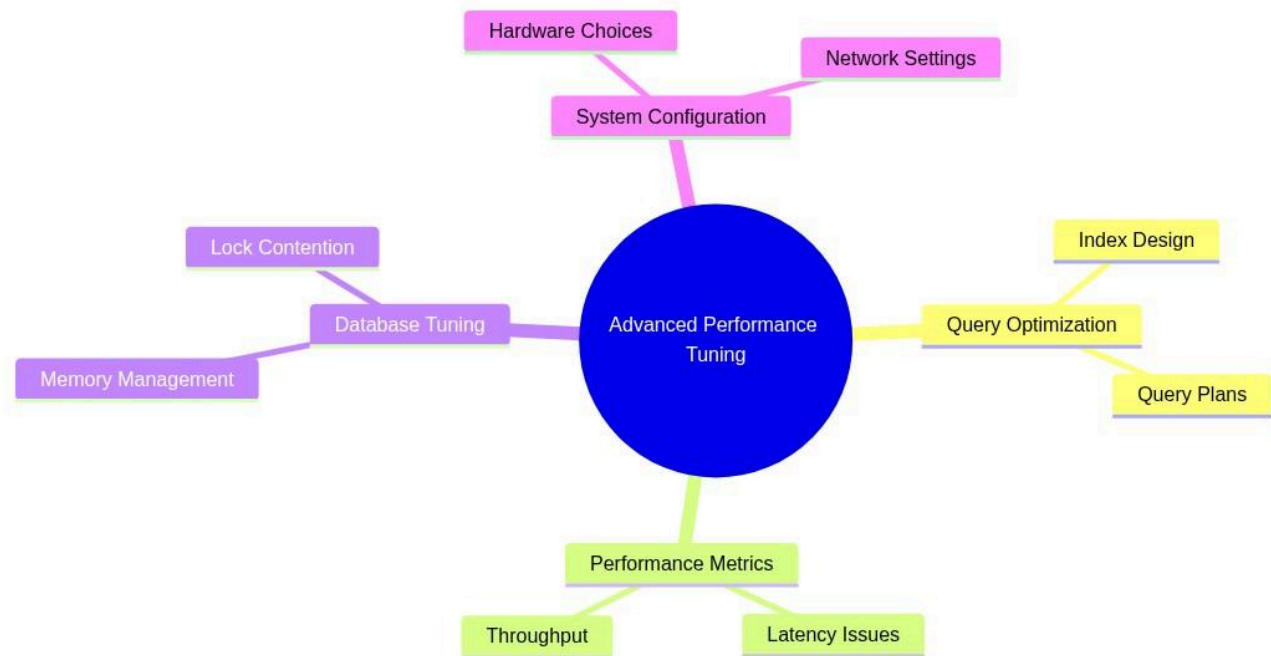

Advanced Database Administration

Advanced Performance Tuning,

mindmap

root((Advanced Performance Tuning))

Query Optimization

Index Design

Query Plans

Performance Metrics

Latency Issues

Throughput

Database Tuning

Memory Management

Lock Contention

System Configuration

Hardware Choices

Network Settings