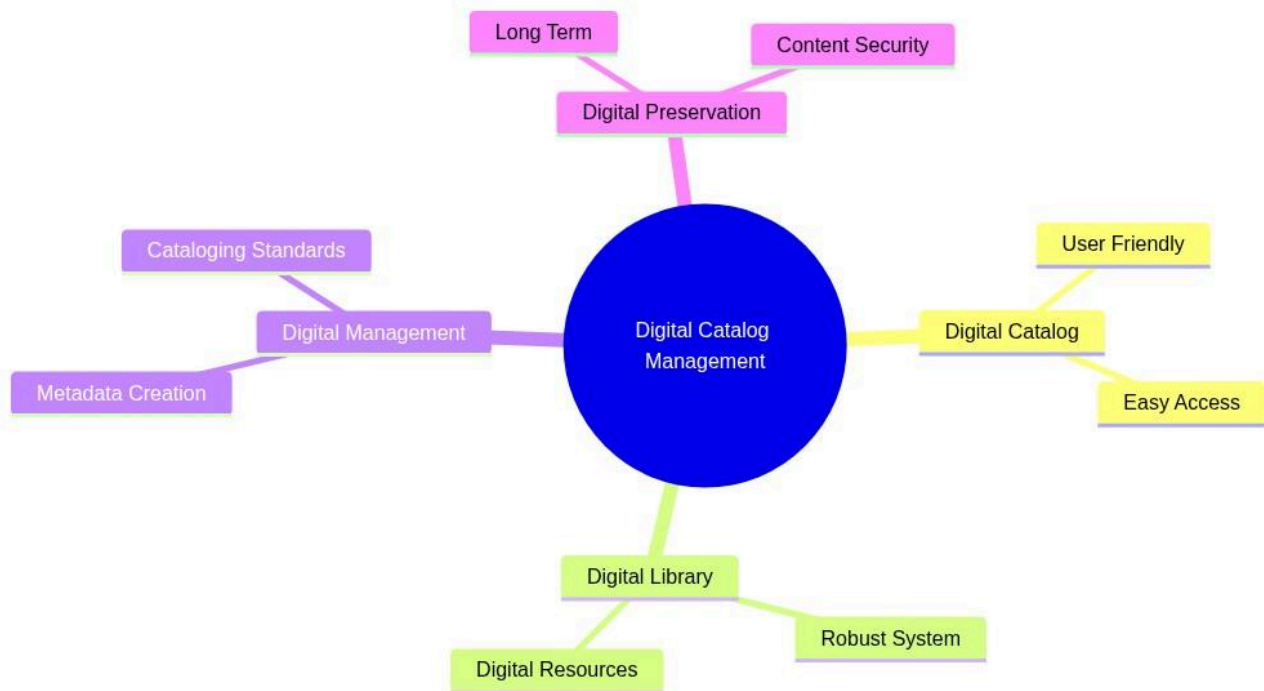

Digital Library Systems

Digital Catalog Management,

mindmap

```
root((Digital Catalog Management))
  Digital Catalog
    User Friendly
    Easy Access
  Digital Library
    Robust System
    Digital Resources
  Digital Management
    Metadata Creation
    Cataloging Standards
  Digital Preservation
    Long Term
    Content Security
```