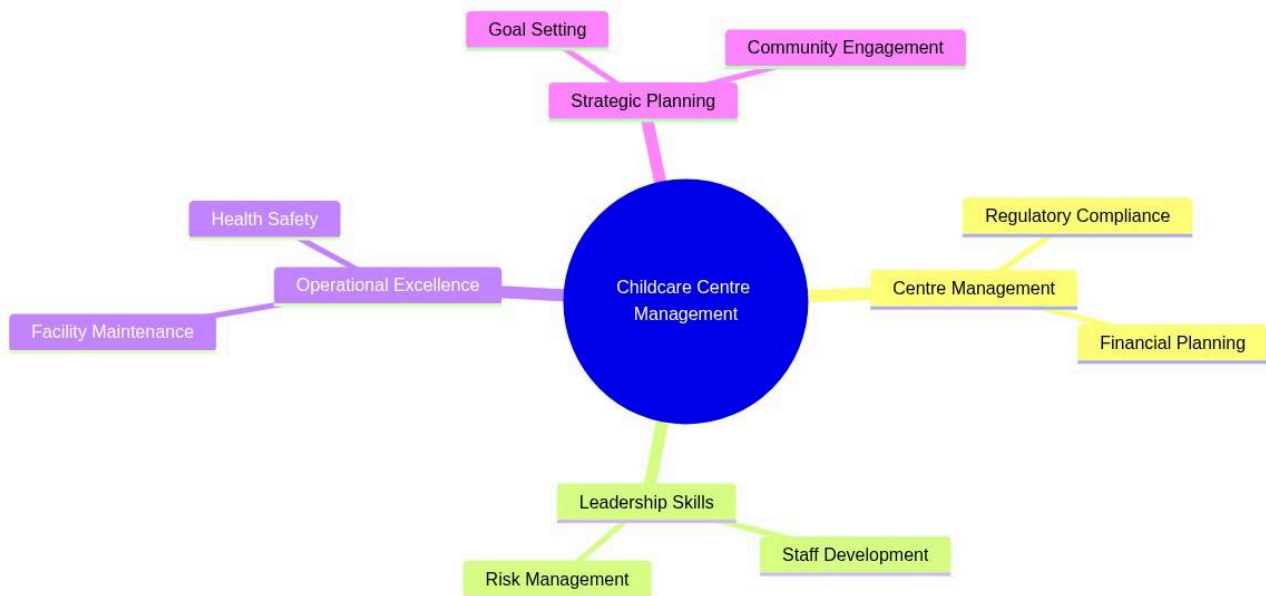

Career Advancement Programme in Childcare Supervisory Skills

Childcare Centre Management

mindmap

root((Childcare Centre Management))

Centre Management

Regulatory Compliance

Financial Planning

Leadership Skills

Staff Development

Risk Management

Operational Excellence

Facility Maintenance

Health Safety

Strategic Planning

Goal Setting

Community Engagement