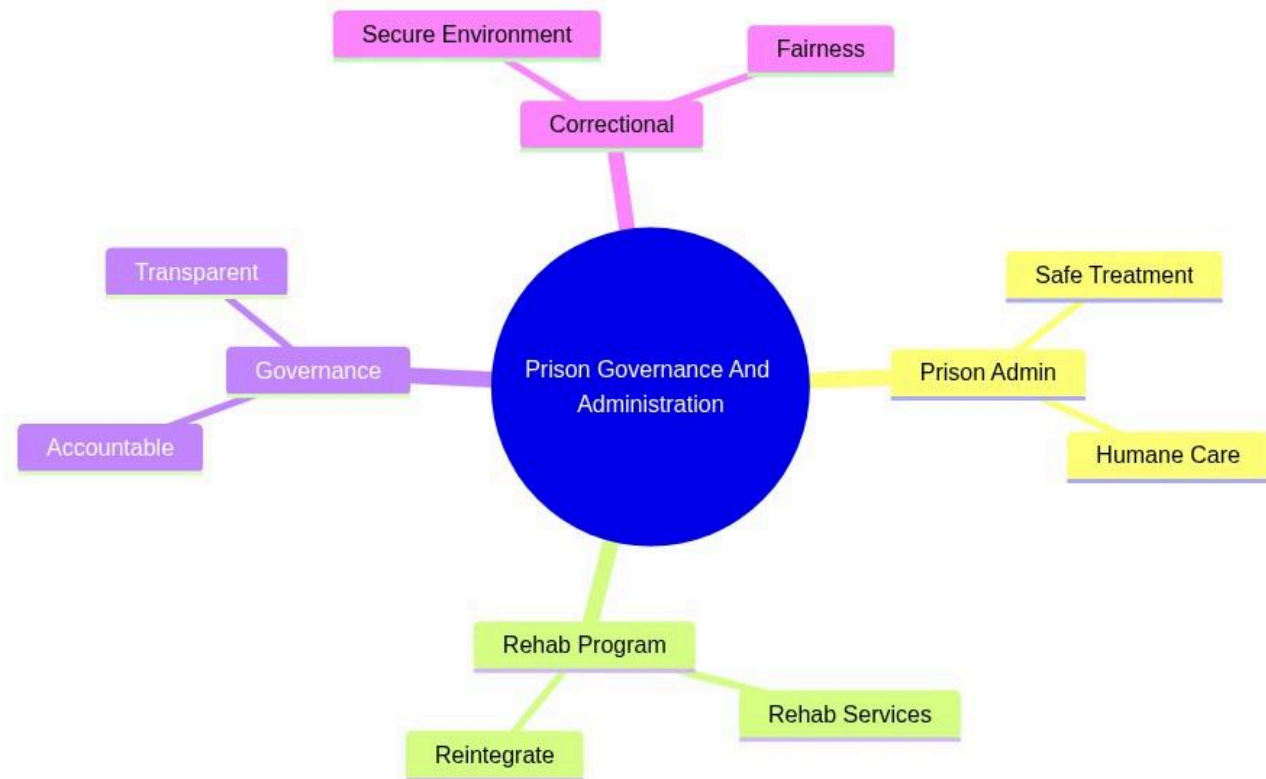

# Prison Governance And Administration

mindmap

root((Prison Governance And Administration))

Prison Admin

Safe Treatment

Humane Care

Rehab Program

Rehab Services

Reintegrate

Governance

Accountable

Transparent

Correctional

Secure Environment

Fairness