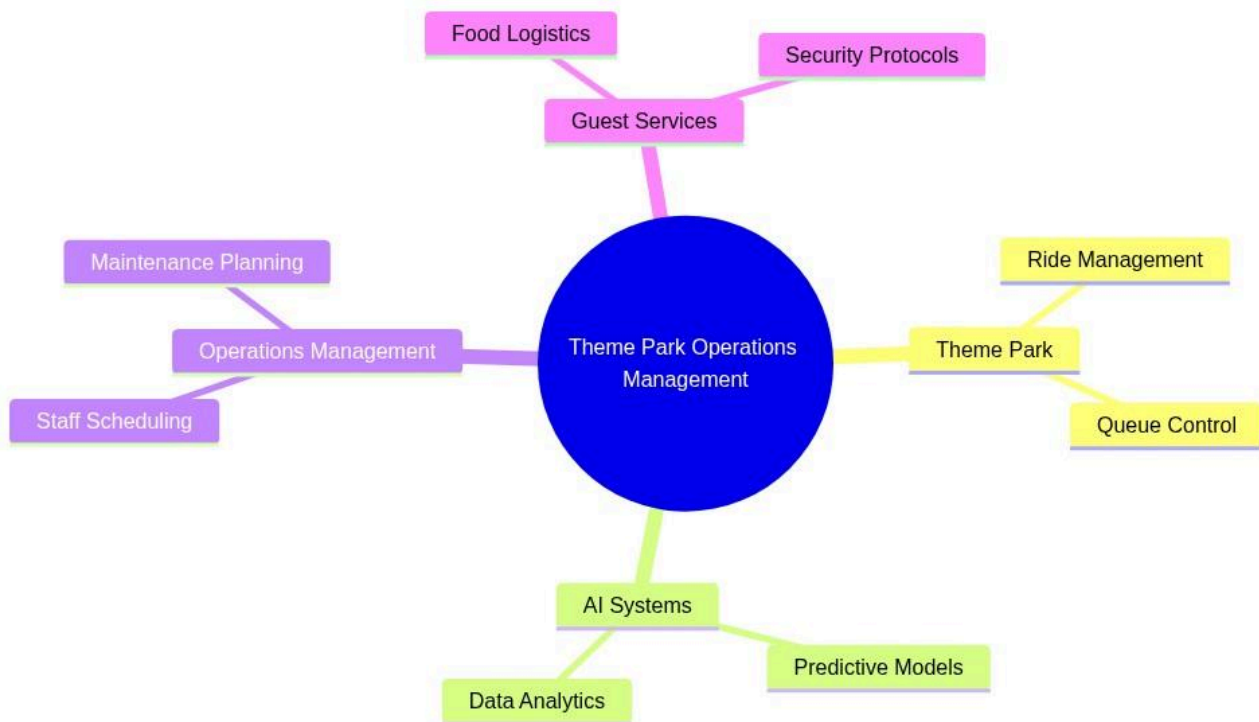

Professional Certificate in AI-Driven Theme Park Management

Theme Park Operations Management

mindmap

root((Theme Park Operations Management))

Theme Park

Ride Management

Queue Control

AI Systems

Predictive Models

Data Analytics

Operations Management

Staff Scheduling

Maintenance Planning

Guest Services

Food Logistics

Security Protocols