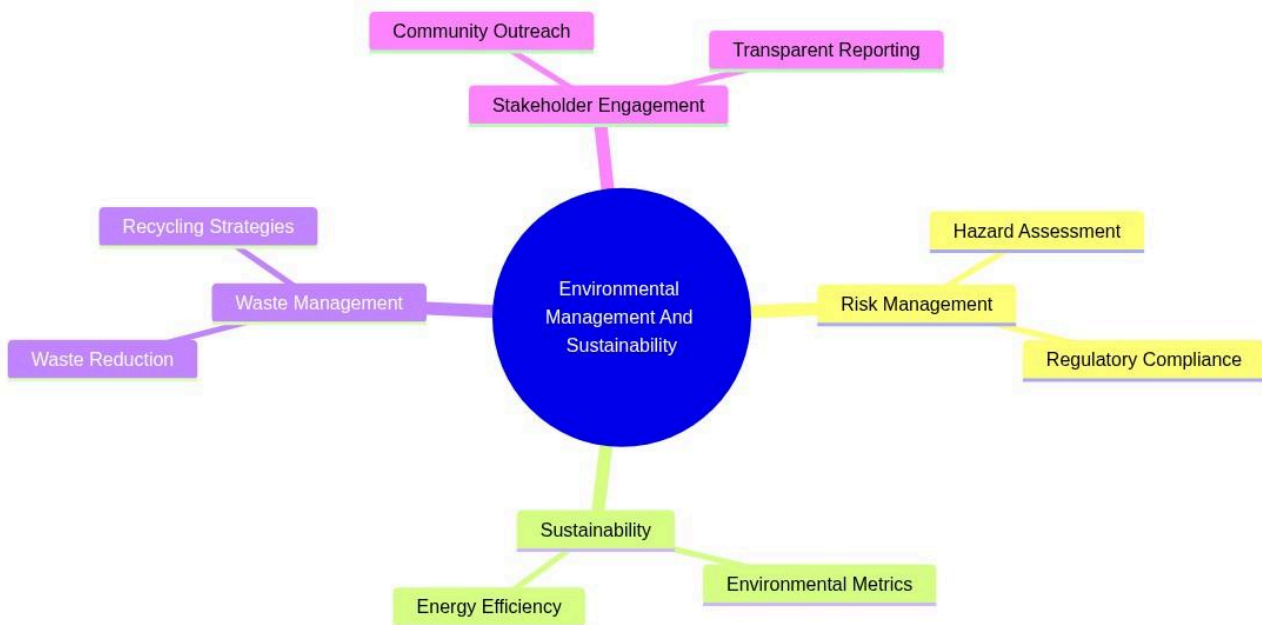

Executive Development Programme in Tank Farm Business And Operations Management

Environmental Management And Sustainability

mindmap

root((Environmental Management And Sustainability))

Risk Management

Hazard Assessment

Regulatory Compliance

Sustainability

Environmental Metrics

Energy Efficiency

Waste Management

Waste Reduction

Recycling Strategies

Stakeholder Engagement