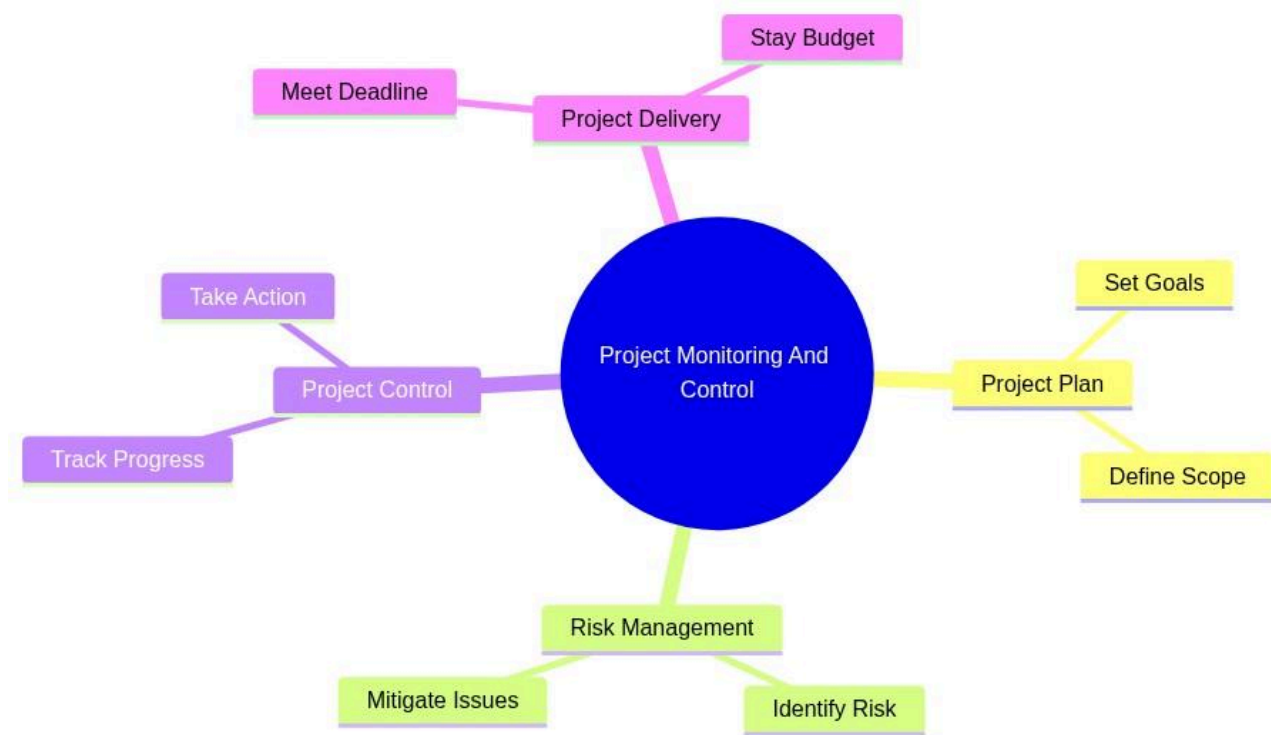

Professional Certificate in Public Sector Project Management (Saint Helena)

Project Monitoring And Control

mindmap

root((Project Monitoring And Control))

Project Plan

Set Goals

Define Scope

Risk Management

Identify Risk

Mitigate Issues

Project Control

Track Progress

Take Action

Project Delivery

Meet Deadline

Stay Budget