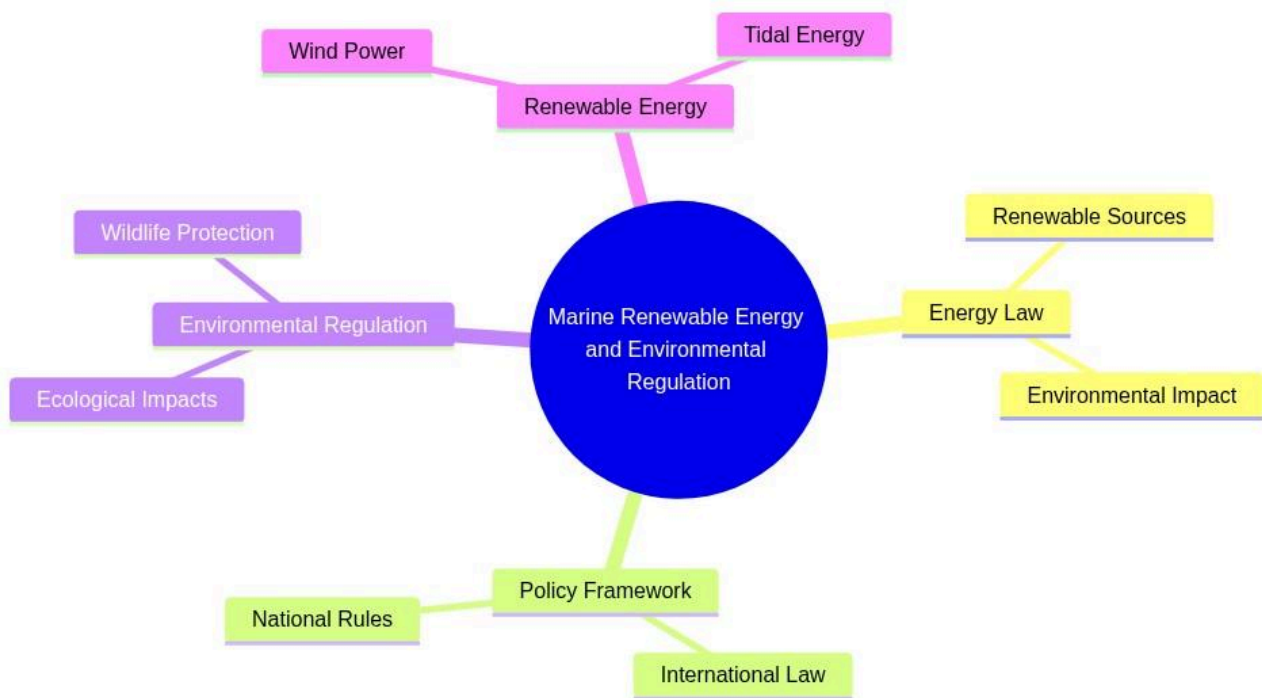

Postgraduate Certificate in Marine Environmental Law and Policy

Marine Renewable Energy and Environmental Regulation

```

mindmap
    root((Marine Renewable Energy and Environmental Regulation))
        Energy Law
            Renewable Sources
            Environmental Impact
        Policy Framework
            International Law
            National Rules
        Environmental Regulation
            Ecological Impacts
            Wildlife Protection
        Renewable Energy
            Wind Power
            Tidal Energy
    
```