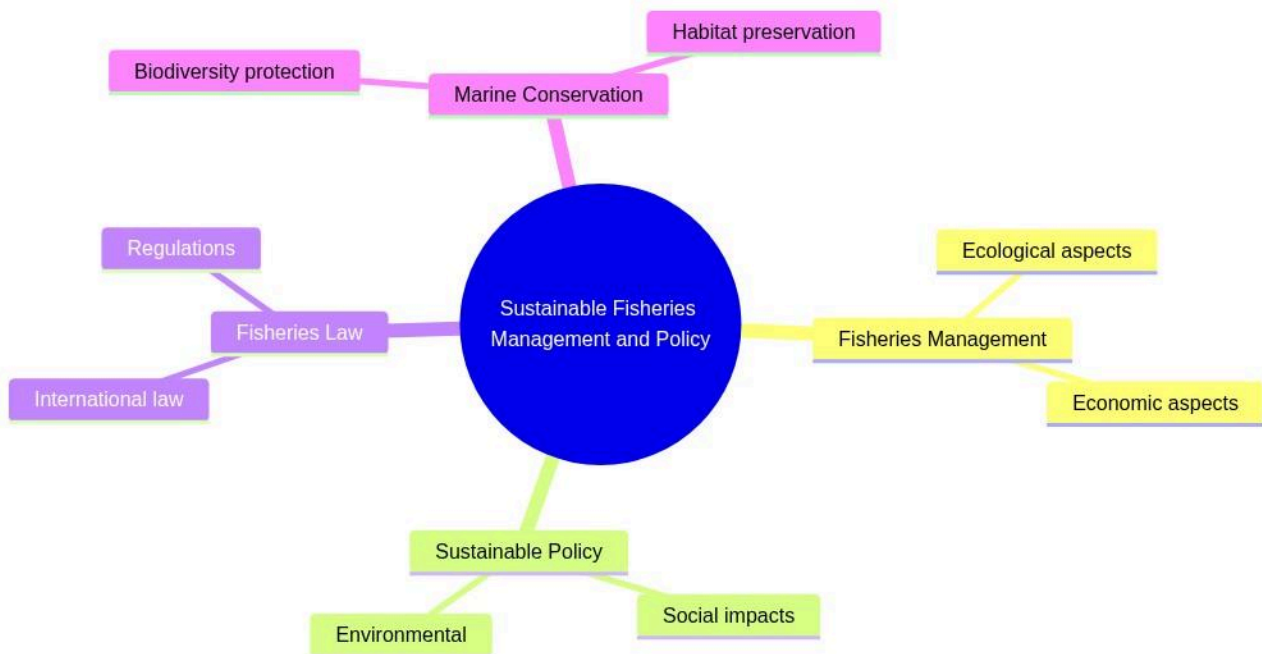

Postgraduate Certificate in Marine Environmental Law and Policy

# Sustainable Fisheries Management and Policy

mindmap

root((Sustainable Fisheries Management and Policy))

Fisheries Management

Ecological aspects

Economic aspects

Sustainable Policy

Social impacts

Environmental

Fisheries Law

International law

Regulations

Marine Conservation

Biodiversity protection

Habitat preservation