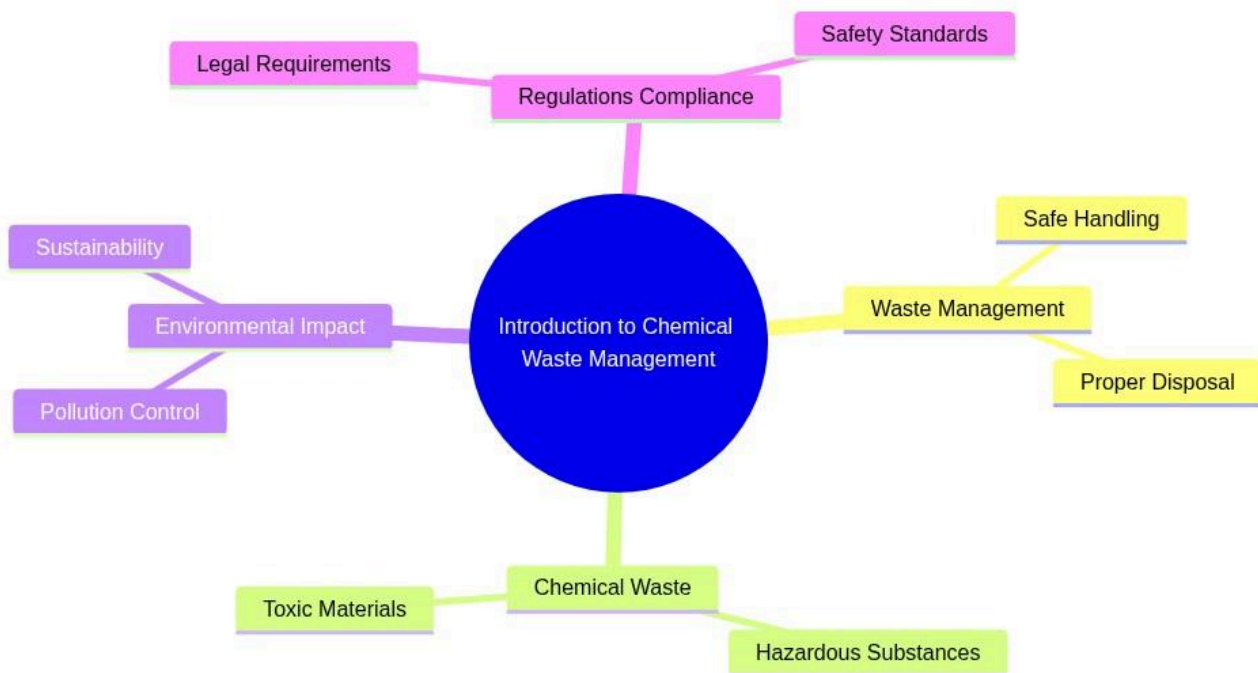

# Introduction to Chemical Waste Management

mindmap

```
root((Introduction to Chemical Waste Management))
  Waste Management
    Safe Handling
    Proper Disposal
  Chemical Waste
    Hazardous Substances
    Toxic Materials
  Environmental Impact
    Pollution Control
    Sustainability
  Regulations Compliance
    Legal Requirements
    Safety Standards
```