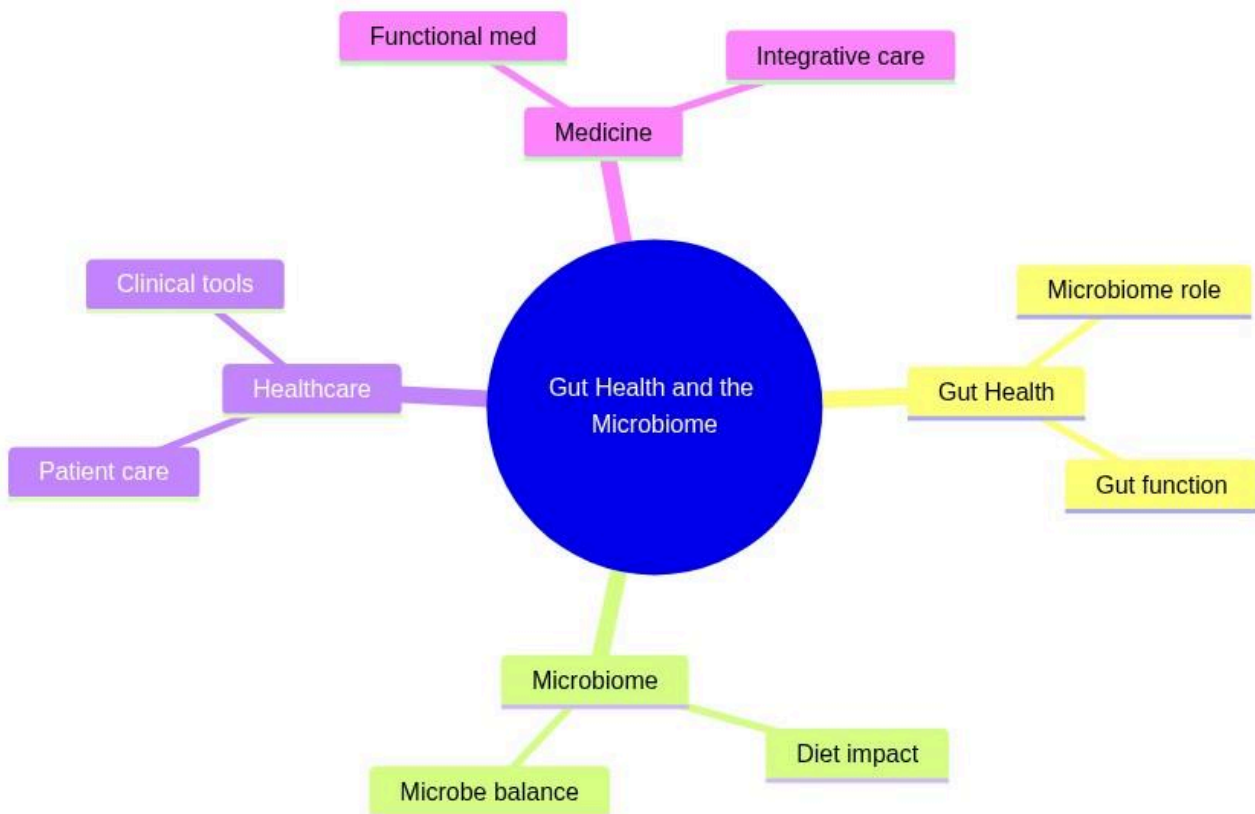

# Gut Health and the Microbiome

mindmap

```
root((Gut Health and the Microbiome))
```

```
  Gut Health
```

```
    Microbiome role
```

```
    Gut function
```

```
  Microbiome
```

```
    Diet impact
```

```
    Microbe balance
```

```
  Healthcare
```

```
    Patient care
```

```
    Clinical tools
```

```
  Medicine
```

```
    Functional med
```

```
    Integrative care
```